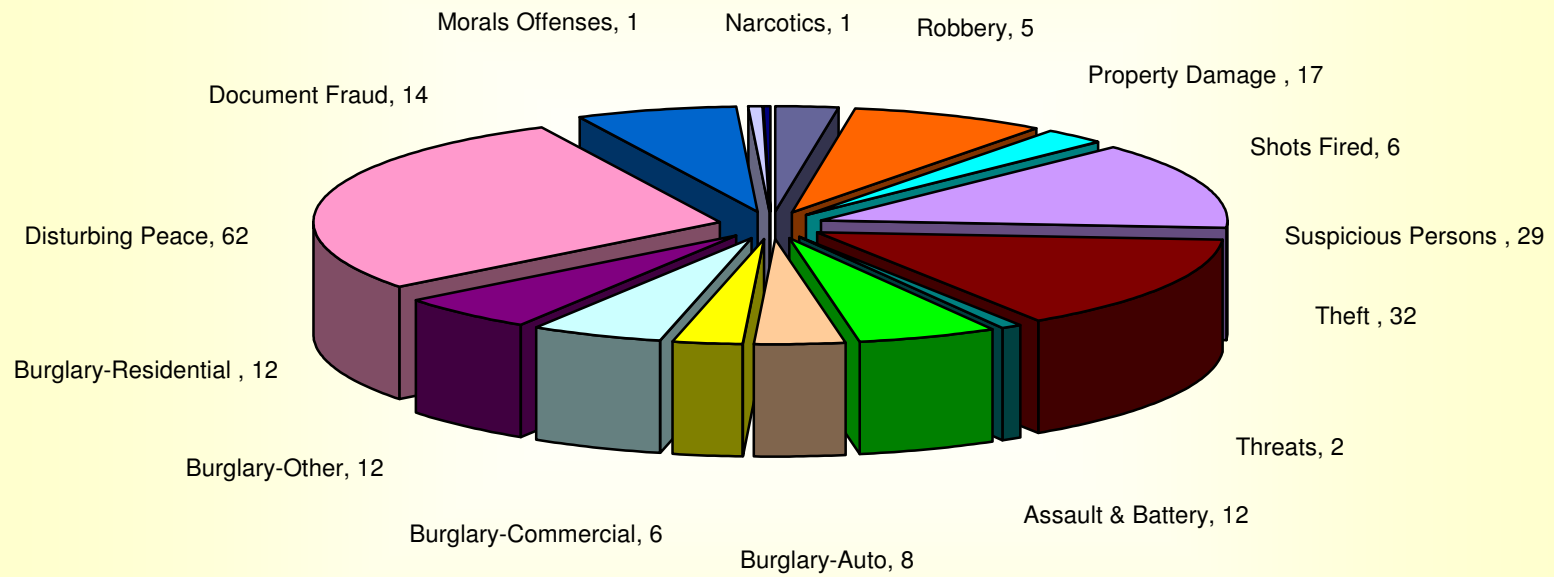

#### OFFICER INITIATED SERVICES

OFFICER ACTIVITY	FISCAL YTD	JAN '12
Abandon Auto	34	3
Area Checks	274	40
Arrests	19	3
Field Contacts	17	1
Parking Violations	6	0
Traffic Ordinances	2	1
Traffic Stops	26	3
<b>Total</b>	<b>378</b>	<b>51</b>

#### LOCATIONS OF HIGH VOLUME ACTIVITY

LOCATION	FISCAL YTD	JAN '12
Brandt Rd	21	3
Church St	8	1
Cotton St	12	0
Elliott Rd	13	2
E Hwy 12 & 88	38	7
Jack Tone	13	0
Juniper Av	17	4
N Hwy 12 & 88	52	7
Tully Rd	9	0
<b>Total</b>	<b>183</b>	<b>24</b>

# CLEMENTS - LOCKEFORD AREA CRIME ACTIVITY

**PERSONS and PROPERTY CRIMES  
DOCUMENTED REPORTS  
JULY 1, 2011 to JANUARY 31, 2012  
TOTAL INCIDENTS = 209**