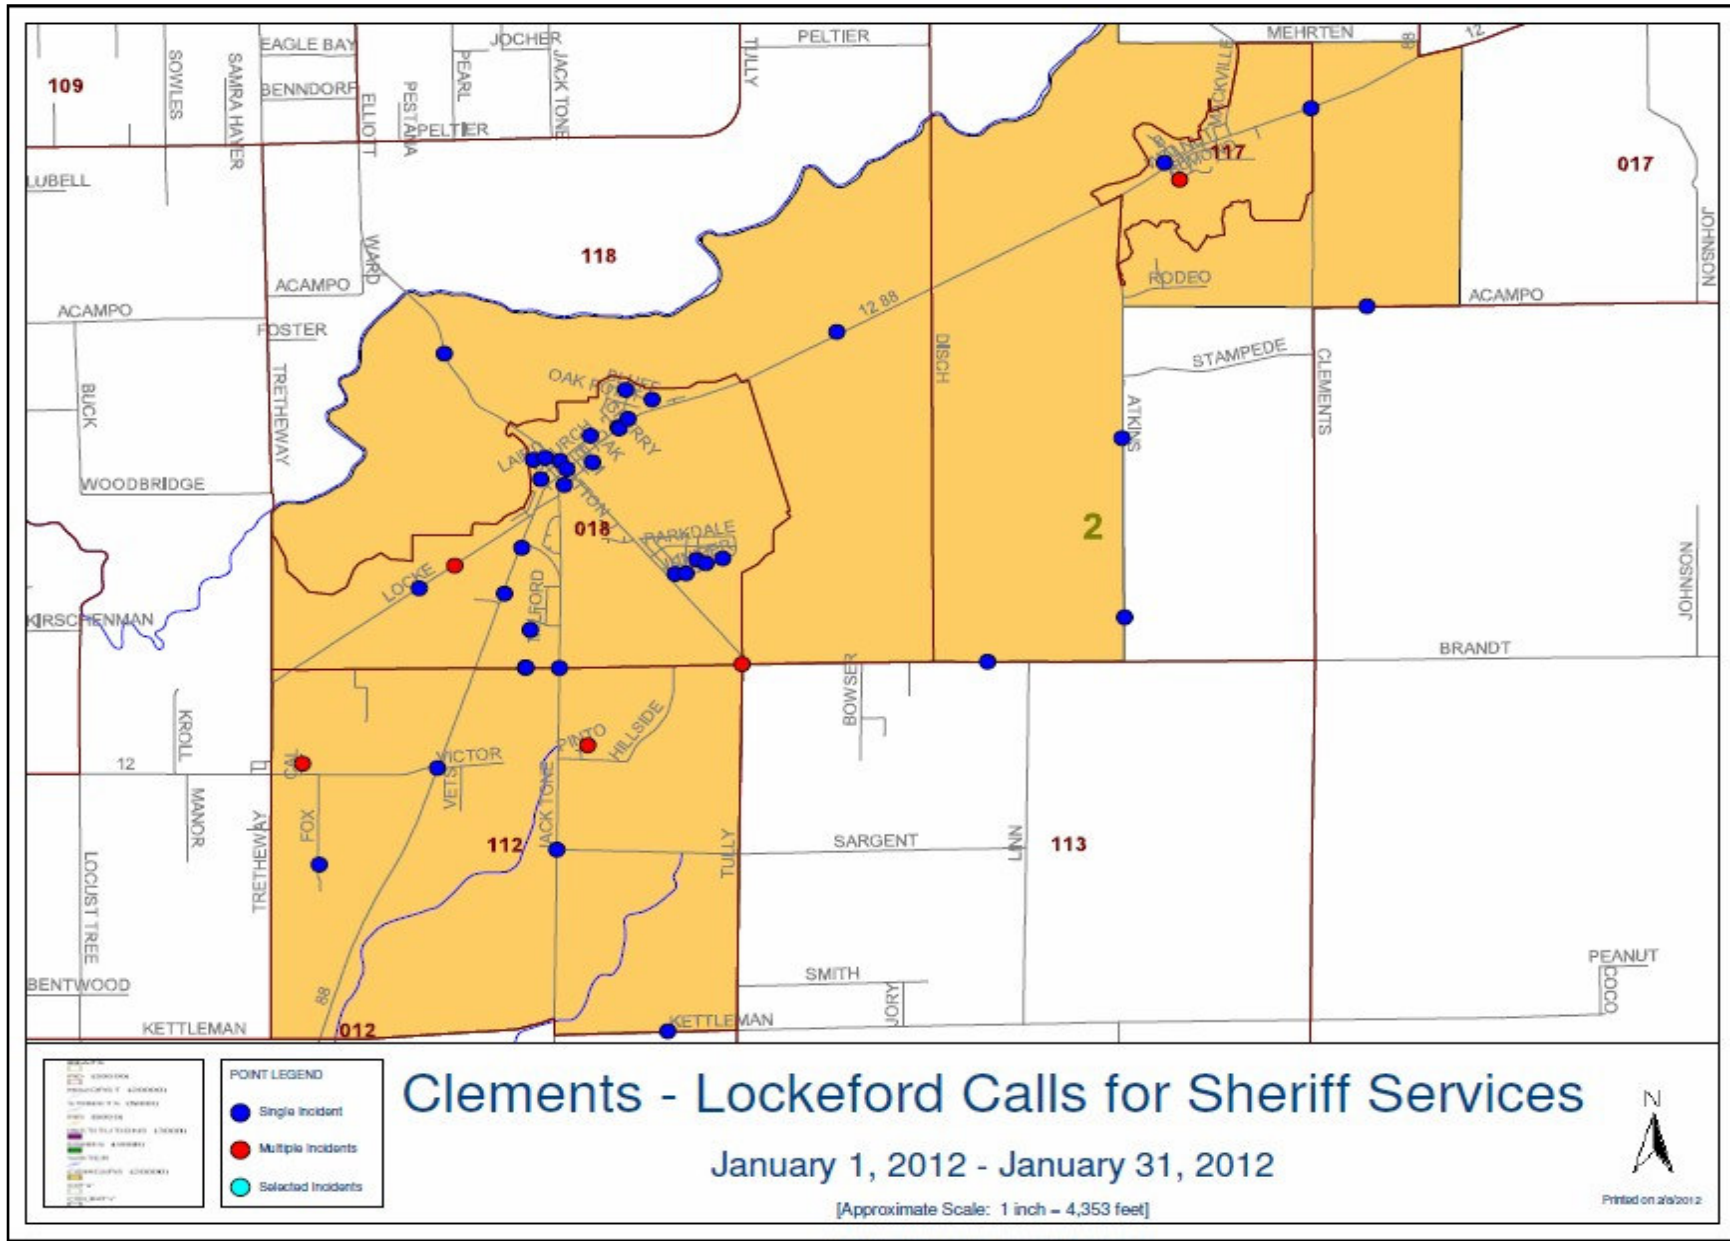

# CLEMENTS - LOCKEFORD AREA CRIME ACTIVITY

## CLEMENTS - LOCKEFORD AREA CRIME ACTIVITY

#### LOCATIONS OF HIGH VOLUME ACTIVITY

LOCATION	FISCAL YTD	JAN '12
Brandt Rd	21	3
Church St	8	1
Cotton St	12	0
Elliott Rd	13	2
E Hwy 12 & 88	38	7
Jack Tone	13	0
Juniper Av	17	4
N Hwy 12 & 88	52	7
Tully Rd	9	0
<b>Total</b>	<b>183</b>	<b>24</b>