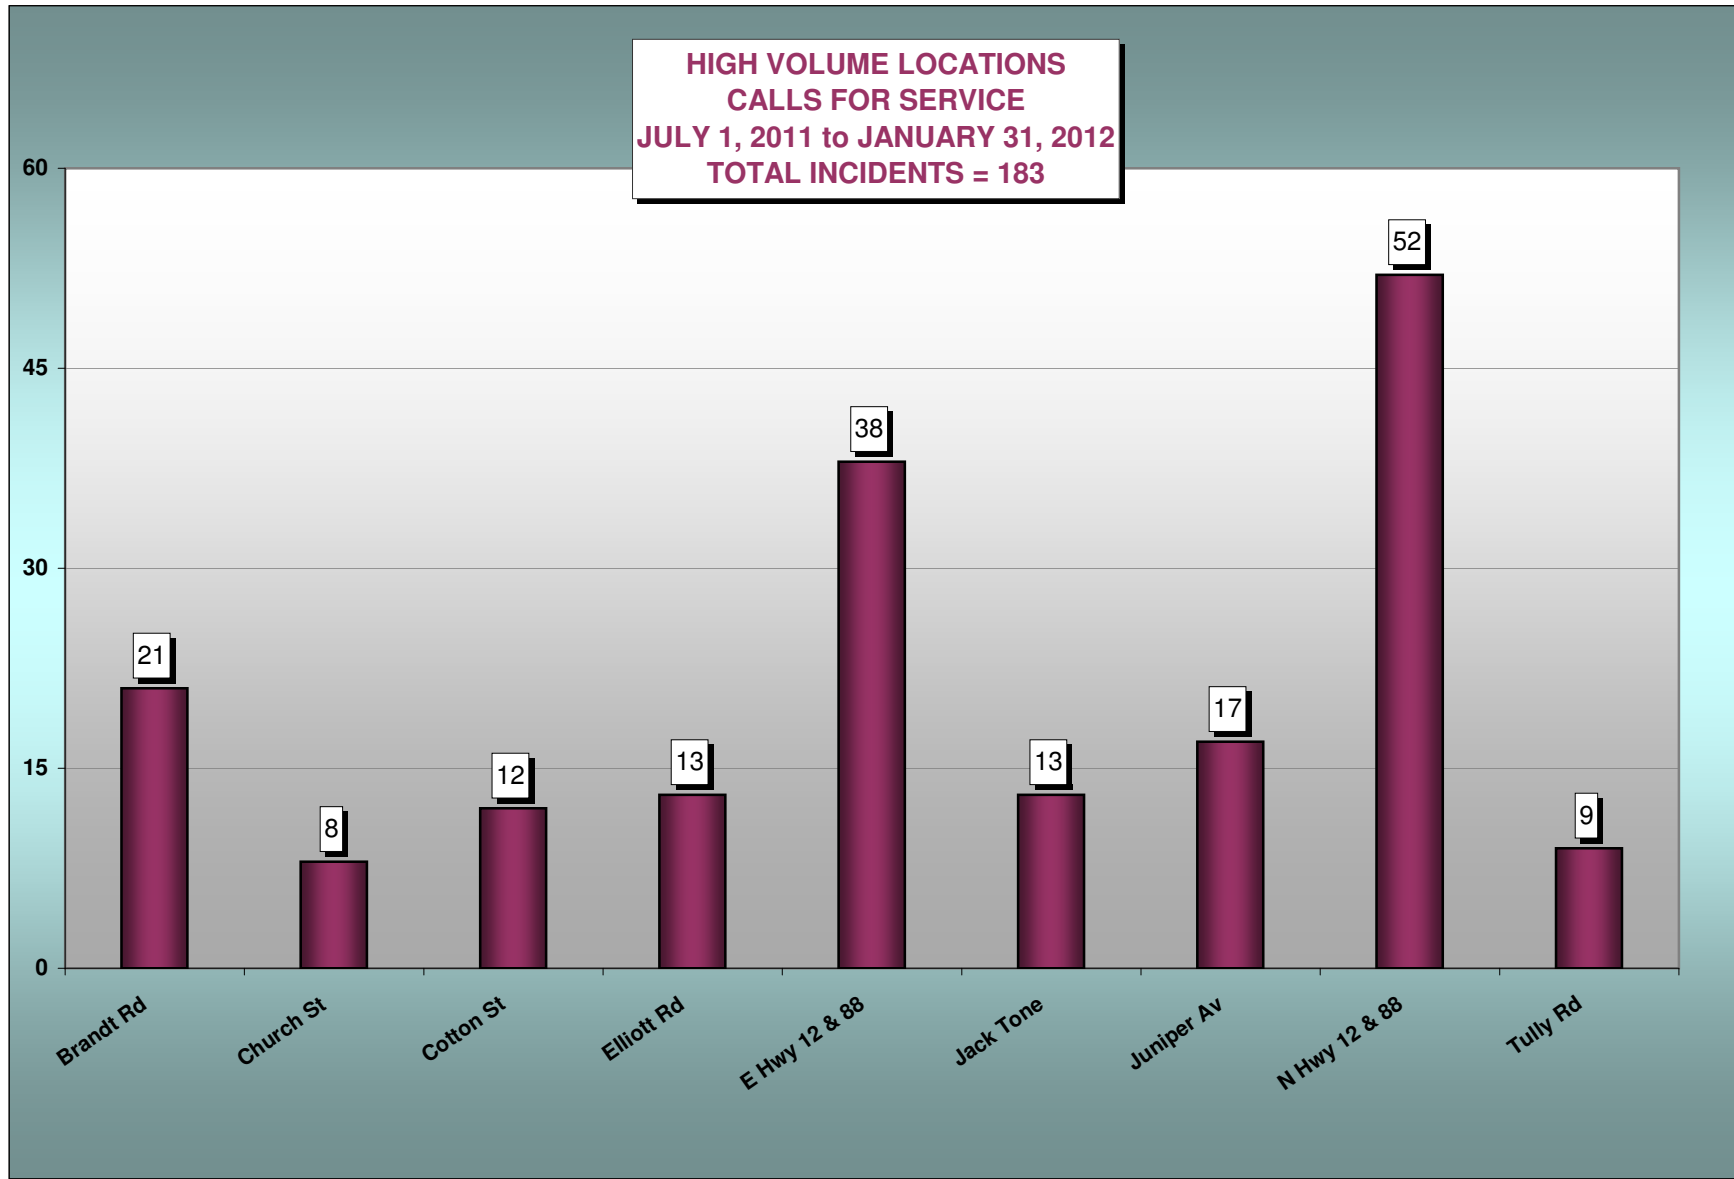

#### LOCATIONS OF HIGH VOLUME ACTIVITY

LOCATION	FISCAL YTD	JAN '12
Brandt Rd	21	3
Church St	8	1
Cotton St	12	0
Elliott Rd	13	2
E Hwy 12 & 88	38	7
Jack Tone	13	0
Juniper Av	17	4
N Hwy 12 & 88	52	7
Tully Rd	9	0
<b>Total</b>	<b>183</b>	<b>24</b>

# CLEMENTS - LOCKEFORD AREA CRIME ACTIVITY

**PERSONS and PROPERTY CRIMES  
DOCUMENTED REPORTS  
JULY 1, 2011 to JANUARY 31, 2012  
TOTAL INCIDENTS = 209**

# CLEMENTS - LOCKEFORD AREA CRIME ACTIVITY