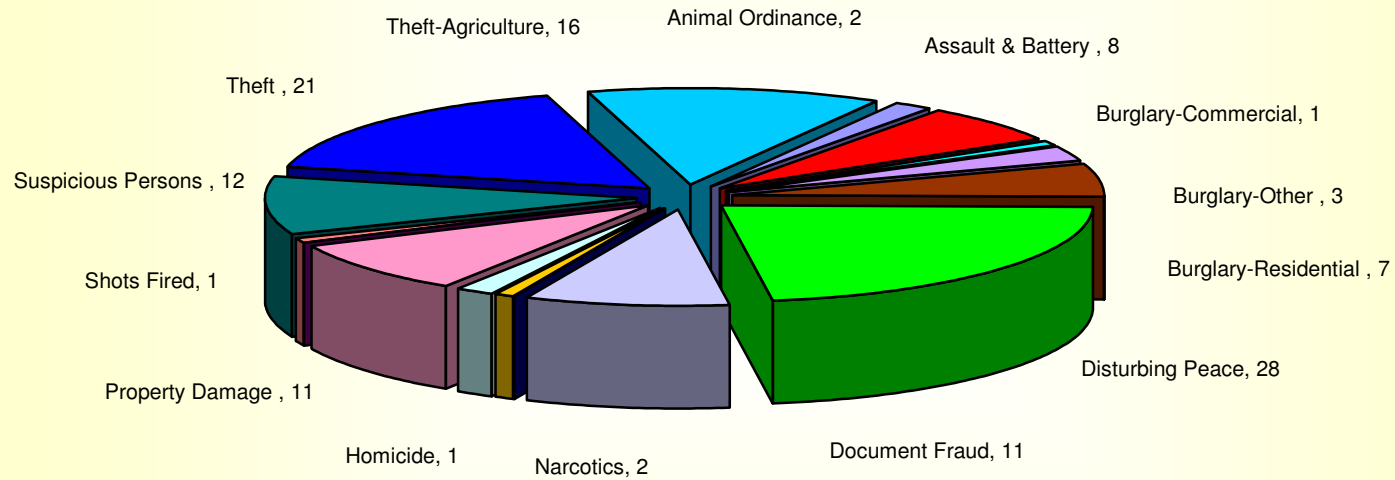

CASE REPORTS TAKEN

REPORTS TAKEN	FISCAL YTD	JAN 12
Animal Ordinance	2	0
Assault & Battery	8	0
Burglary-Auto	0	0
Burglary-Commercial	1	0
Burglary-Other	3	0
Burglary-Residential	7	0
Disturbing Peace	28	2
Document Fraud	11	0
Graffiti	0	0
Homicide	1	0
Narcotics	2	0
Property Damage	11	1
Robbery	0	0
Shots Fired	1	0
Suspicious Persons	12	1
Theft	21	1
Theft-Agriculture	16	2
Total	124	7

LOCATIONS OF HISTORIC HIGH VOLUME ACTIVITY

LOCATION	FISCAL YTD	JAN 12
Henry Rd	15	3
River Rd	26	5
Seinder Rd	14	1
Steinegul Rd	21	4
Total	76	13

ESCALON UNINCORPORATED AREA CRIME ACTIVITY

**PERSONS and PROPERTY CRIME
DOCUMENTED REPORTS
JULY 1, 2011 to JANUARY 31, 2012
TOTAL INCIDENTS = 124**