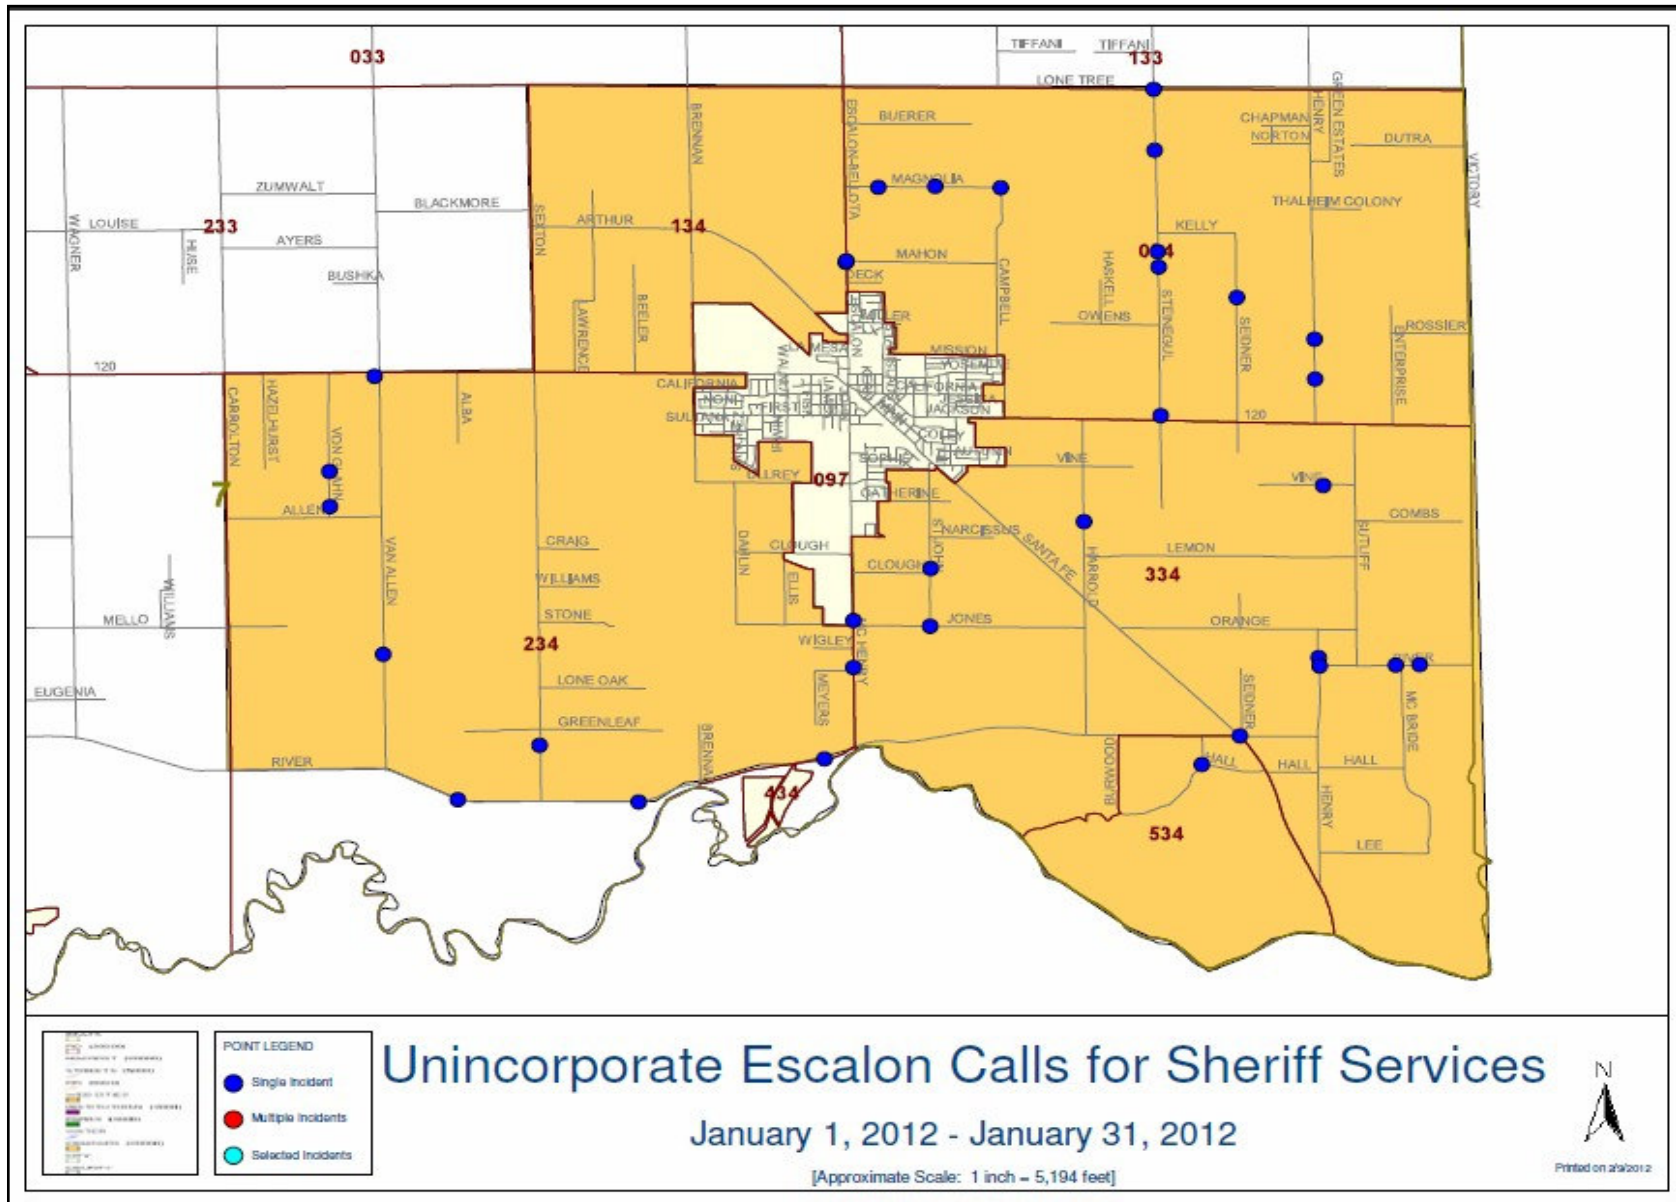

ESCALON UNINCORPORATED AREA CRIME ACTIVITY

ESCALON UNINCORPORATED AREA CRIME ACTIVITY

SAN JOAQUIN COUNTY SHERIFF'S DEPARTMENT UNINCORPORATED ESCALON COMMUNITY MEETING REPORT JULY 1, 2011 - JANUARY 31, 2012

LOCATIONS OF HISTORIC HIGH VOLUME ACTIVITY

LOCATION	FISCAL YTD	JAN 12
Henry Rd	15	3
River Rd	26	5
Seinder Rd	14	1
Steinegul Rd	21	4
Total	76	13

ESCALON UNINCORPORATED AREA CRIME ACTIVITY

**PERSONS and PROPERTY CRIME
DOCUMENTED REPORTS
JULY 1, 2011 to JANUARY 31, 2012
TOTAL INCIDENTS = 124**

ESCALON UNINCORPORATED AREA CRIME ACTIVITY