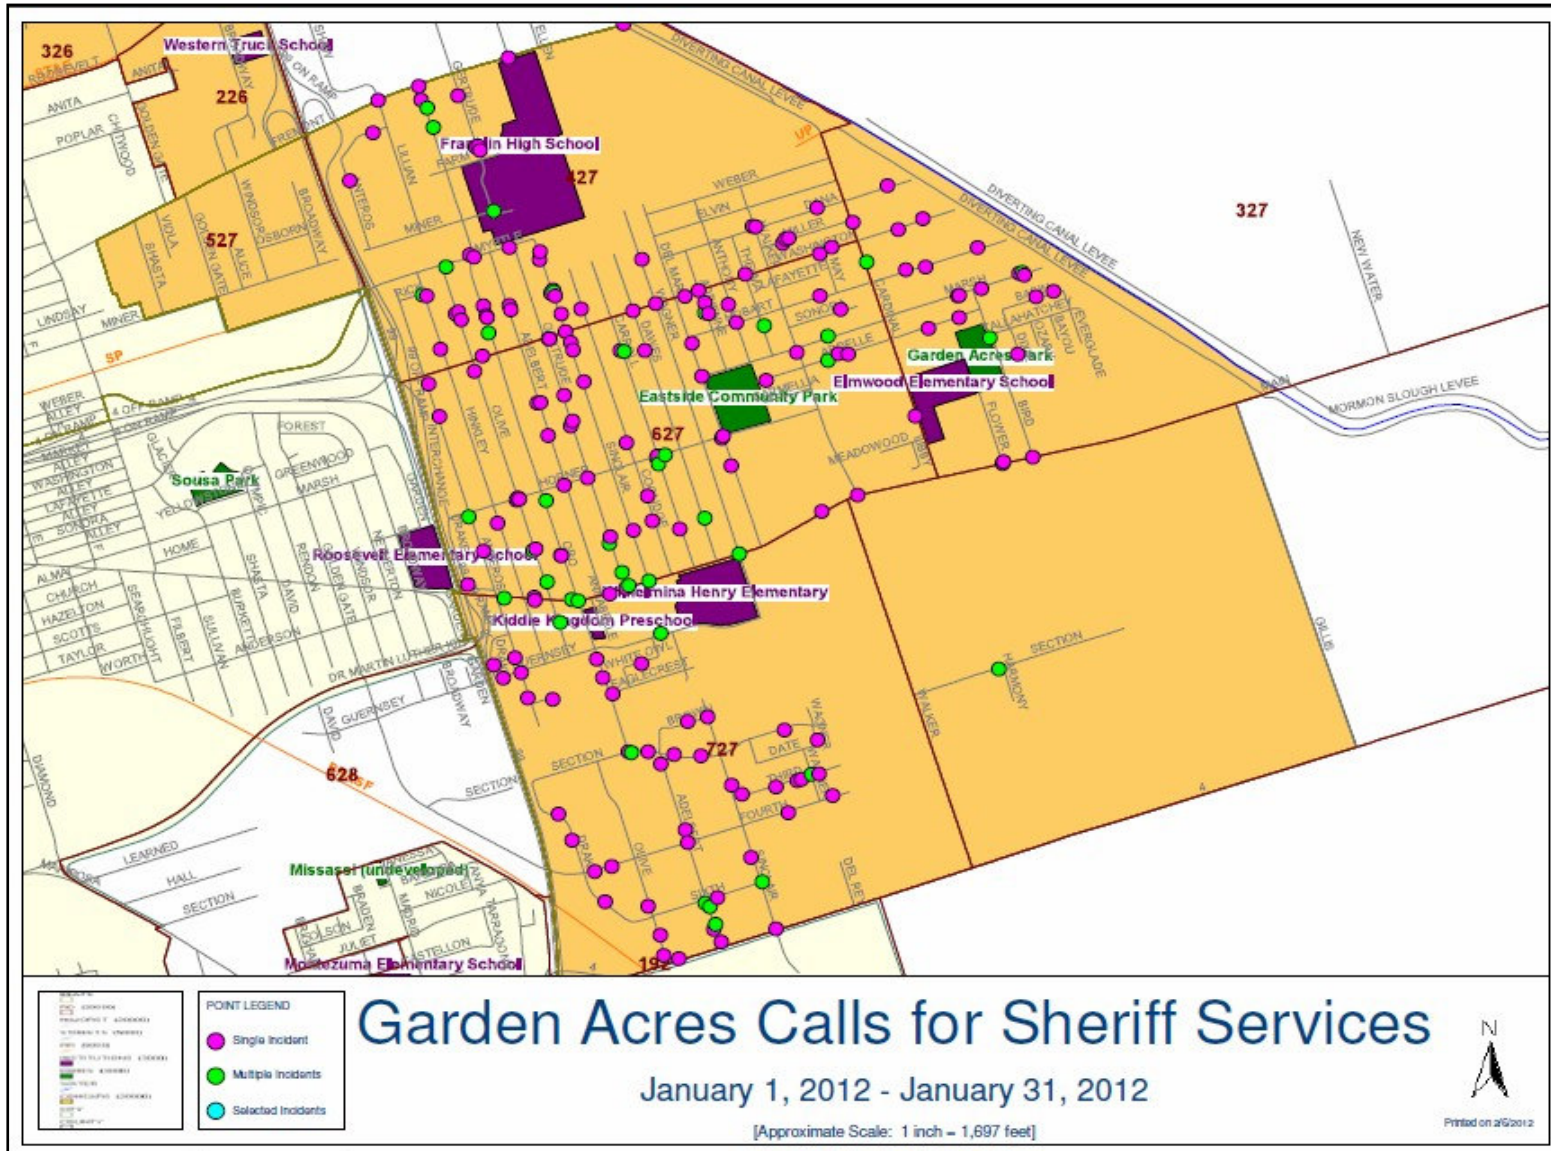

GARDEN ACRES COMMUNITY CRIME ACTIVITY

GARDEN ACRES COMMUNITY CRIME ACTIVITY

**SAN JOAQUIN COUNTY SHERIFF'S DEPARTMENT
GARDEN ACRES COMMUNITY MEETING REPORT
JULY 1, 2011 - JANUARY 31, 2012**

SIGNIFICANT CALLS FOR SHERIFF SERVICES

GARDEN ACRES COMMUNITY CRIME ACTIVITY

**SAN JOAQUIN COUNTY SHERIFF'S DEPARTMENT
GARDEN ACRES COMMUNITY MEETING REPORT
JULY 1, 2011 - JANUARY 31, 2012**

LOCATIONS OF HISTORIC HIGH VOLUME ACTIVITY

BLOCK ADDRESS	FISCAL YTD	JAN 12
Adelbert Av	113	18
Anteros	70	9
Ardelle Av	47	7
Coolidge Av	45	4
Dawes Av	47	3
Gertrude Av	168	31
Marsh St	61	9
Olive Av	81	12
Oro Av	161	16
Section Av	48	9
Sinclair Av	128	16
Wagner Av	46	2
Washington St	101	19
Grand Totals	1116	137

GARDEN ACRES COMMUNITY CRIME ACTIVITY

**PERSONS and PROPERTY CRIMES
DOCUMENTED REPORTS
JULY 1, 2011 to JANUARY 31, 2012
TOTAL INCIDENTS = 875**

GARDEN ACRES COMMUNITY CRIME ACTIVITY

GARDEN ACRES COMMUNITY CRIME ACTIVITY