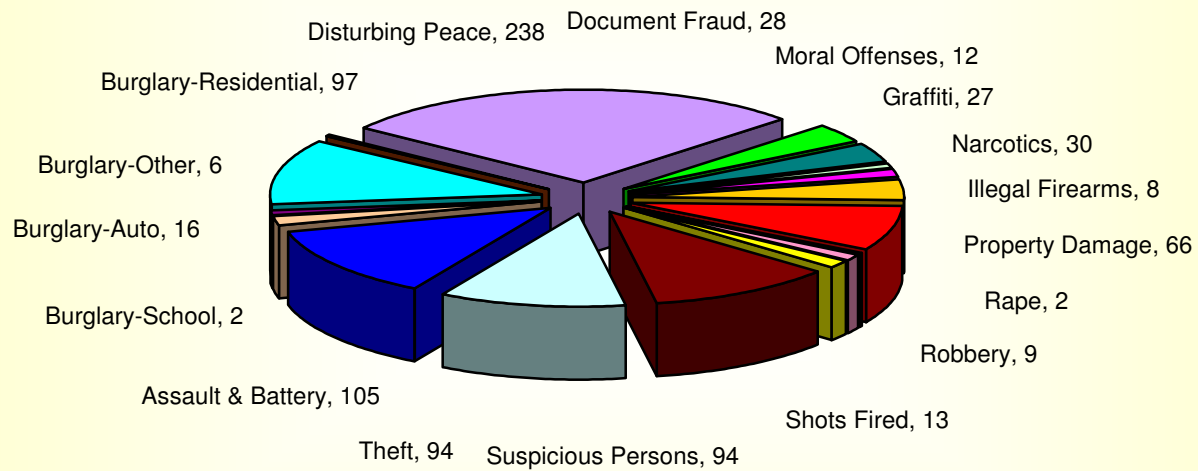

GARDEN ACRES COMMUNITY CRIME ACTIVITY

**SAN JOAQUIN COUNTY SHERIFF'S DEPARTMENT
GARDEN ACRES COMMUNITY MEETING REPORT
JULY 1, 2011 - JANUARY 31, 2012**

LOCATIONS OF HISTORIC HIGH VOLUME ACTIVITY

BLOCK ADDRESS	FISCAL YTD	JAN 12
Adelbert Av	113	18
Anteros	70	9
Ardelle Av	47	7
Coolidge Av	45	4
Dawes Av	47	3
Gertrude Av	168	31
Marsh St	61	9
Olive Av	81	12
Oro Av	161	16
Section Av	48	9
Sinclair Av	128	16
Wagner Av	46	2
Washington St	101	19
Grand Totals	1116	137

OFFICER INITIATED SERVICES

SERVICE TYPE	FISCAL YTD	JAN 12
Abandon Auto	146	3
Area Checks	273	73
Arrests	204	37
Field Contacts	451	94
Off Road Enforcement	17	2
Parking Violations	46	6
Subject Stops	15	3
Traffic Citations	127	8
Traffic Stops	342	51
Total	1621	277

GARDEN ACRES COMMUNITY CRIME ACTIVITY

**PERSONS and PROPERTY CRIMES
DOCUMENTED REPORTS
JULY 1, 2011 to JANUARY 31, 2012
TOTAL INCIDENTS = 875**

GARDEN ACRES COMMUNITY CRIME ACTIVITY

GARDEN ACRES COMMUNITY CRIME ACTIVITY