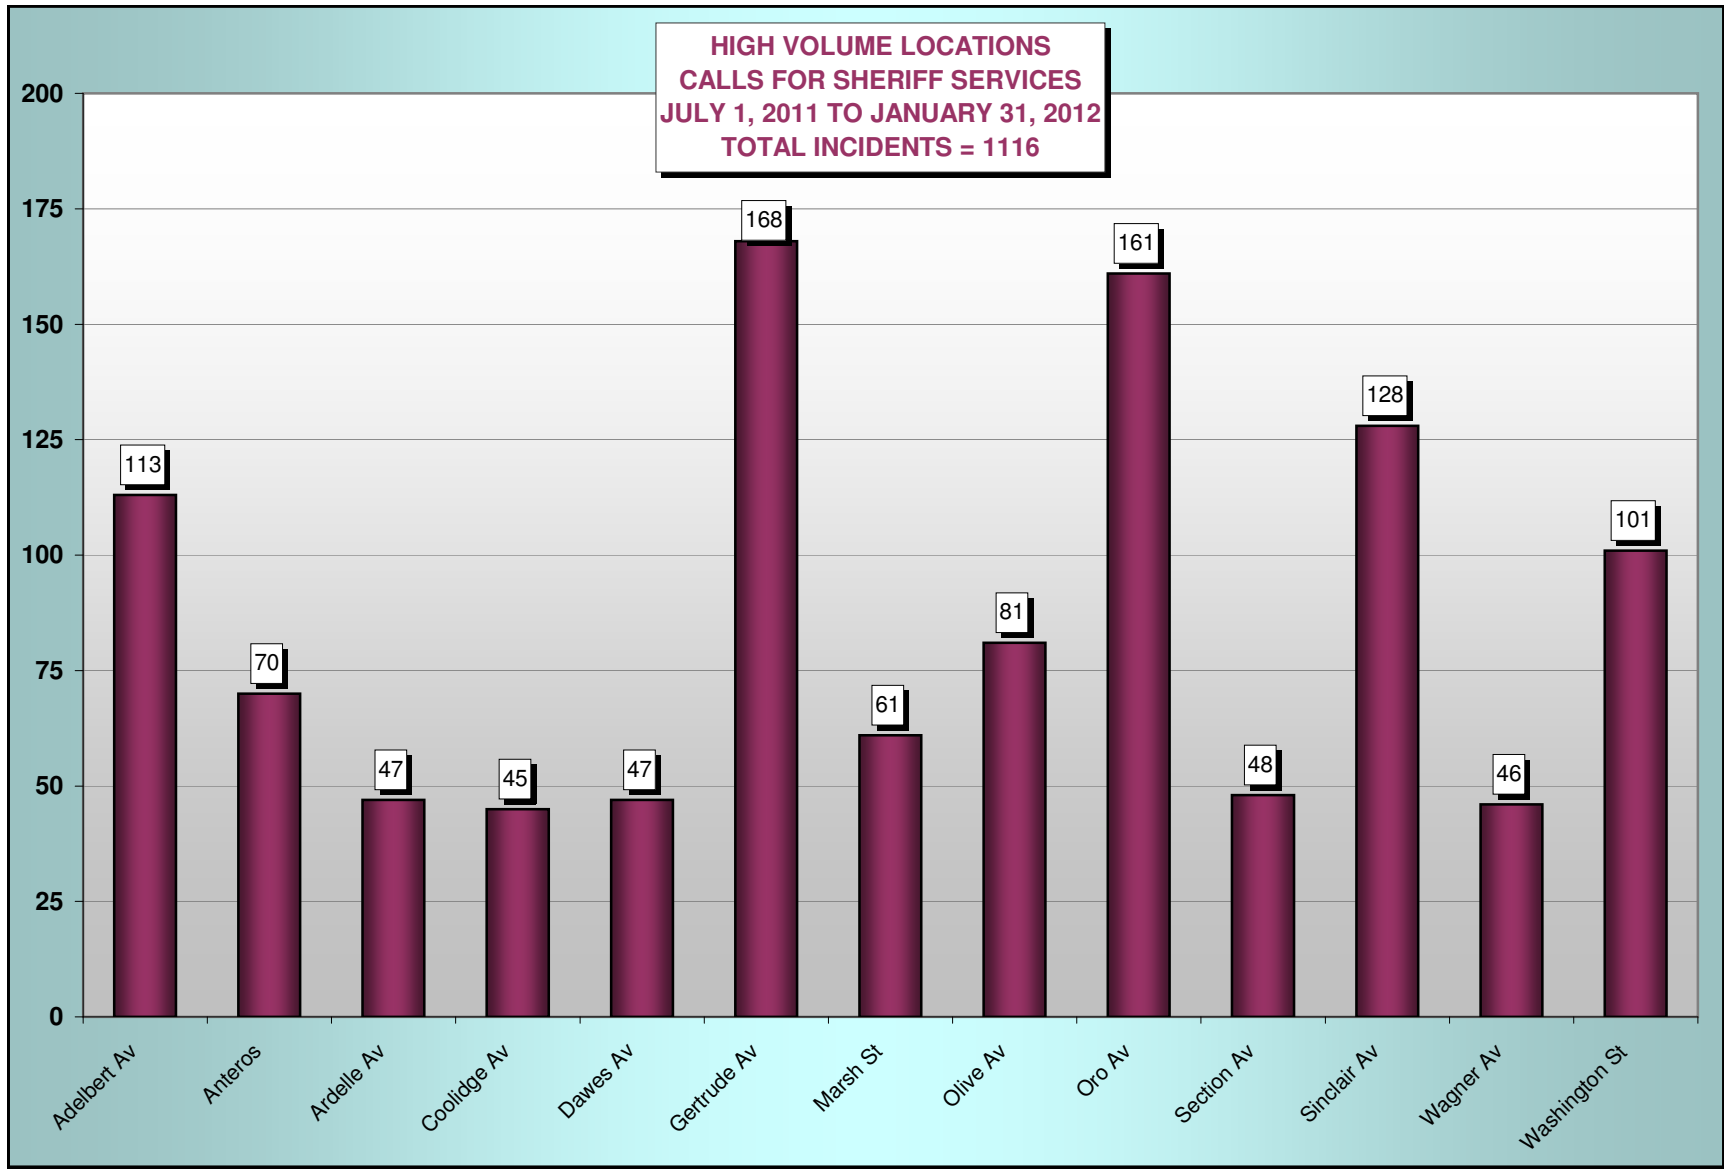

GARDEN ACRES COMMUNITY CRIME ACTIVITY

**PERSONS and PROPERTY CRIMES
DOCUMENTED REPORTS
JULY 1, 2011 to JANUARY 31, 2012
TOTAL INCIDENTS = 875**

GARDEN ACRES COMMUNITY CRIME ACTIVITY

GARDEN ACRES COMMUNITY CRIME ACTIVITY