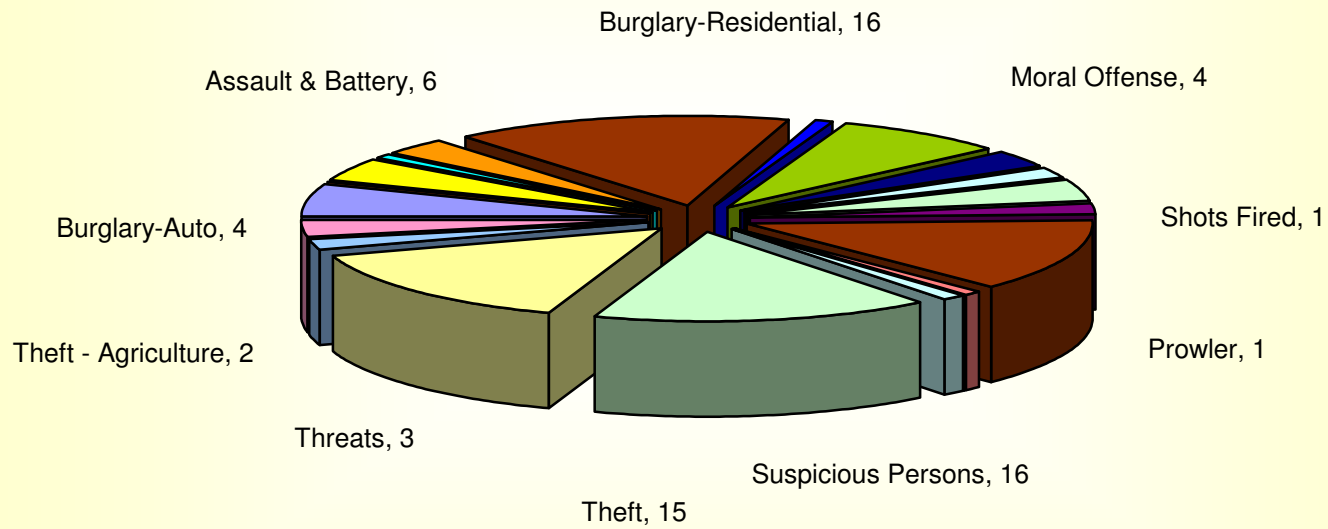

LINDEN COMMUNITY CAR AREA CRIME ACTIVITY

**SAN JOAQUIN COUNTY SHERIFF'S DEPARTMENT
LINDEN COMMUNITY MEETING REPORT
JULY 1, 2011 - JANUARY 31, 2012**

LOCATIONS OF HISTORICALLY HIGH VOLUME ACTIVITY

LOCATION	FISCAL YTD	JAN '12
Comstock Rd	12	0
Duncan	16	1
Front St	44	12
E Hwy 26	22	4
Milton	16	1
Total	110	18

OFFICER INITIATED SERVICES

OFFICER INITIATED	FISCAL YTD	JAN '12
Abandon Auto	3	0
Area Checks	221	38
Arrests	19	1
Field Contacts	24	1
Parking Violations	5	0
Subject Stop	0	0
Traffic Citations	5	0
Traffic Stops	22	1
Total	299	41

LINDEN COMMUNITY CAR AREA CRIME ACTIVITY

**PERSONS and PROPERTY DOCUMENTED REPORTS
JULY 1, 2011 to JANUARY 31, 2012
TOTAL INCIDENTS = 101**

LINDEN COMMUNITY CAR AREA CRIME ACTIVITY

LINDEN COMMUNITY CAR AREA CRIME ACTIVITY