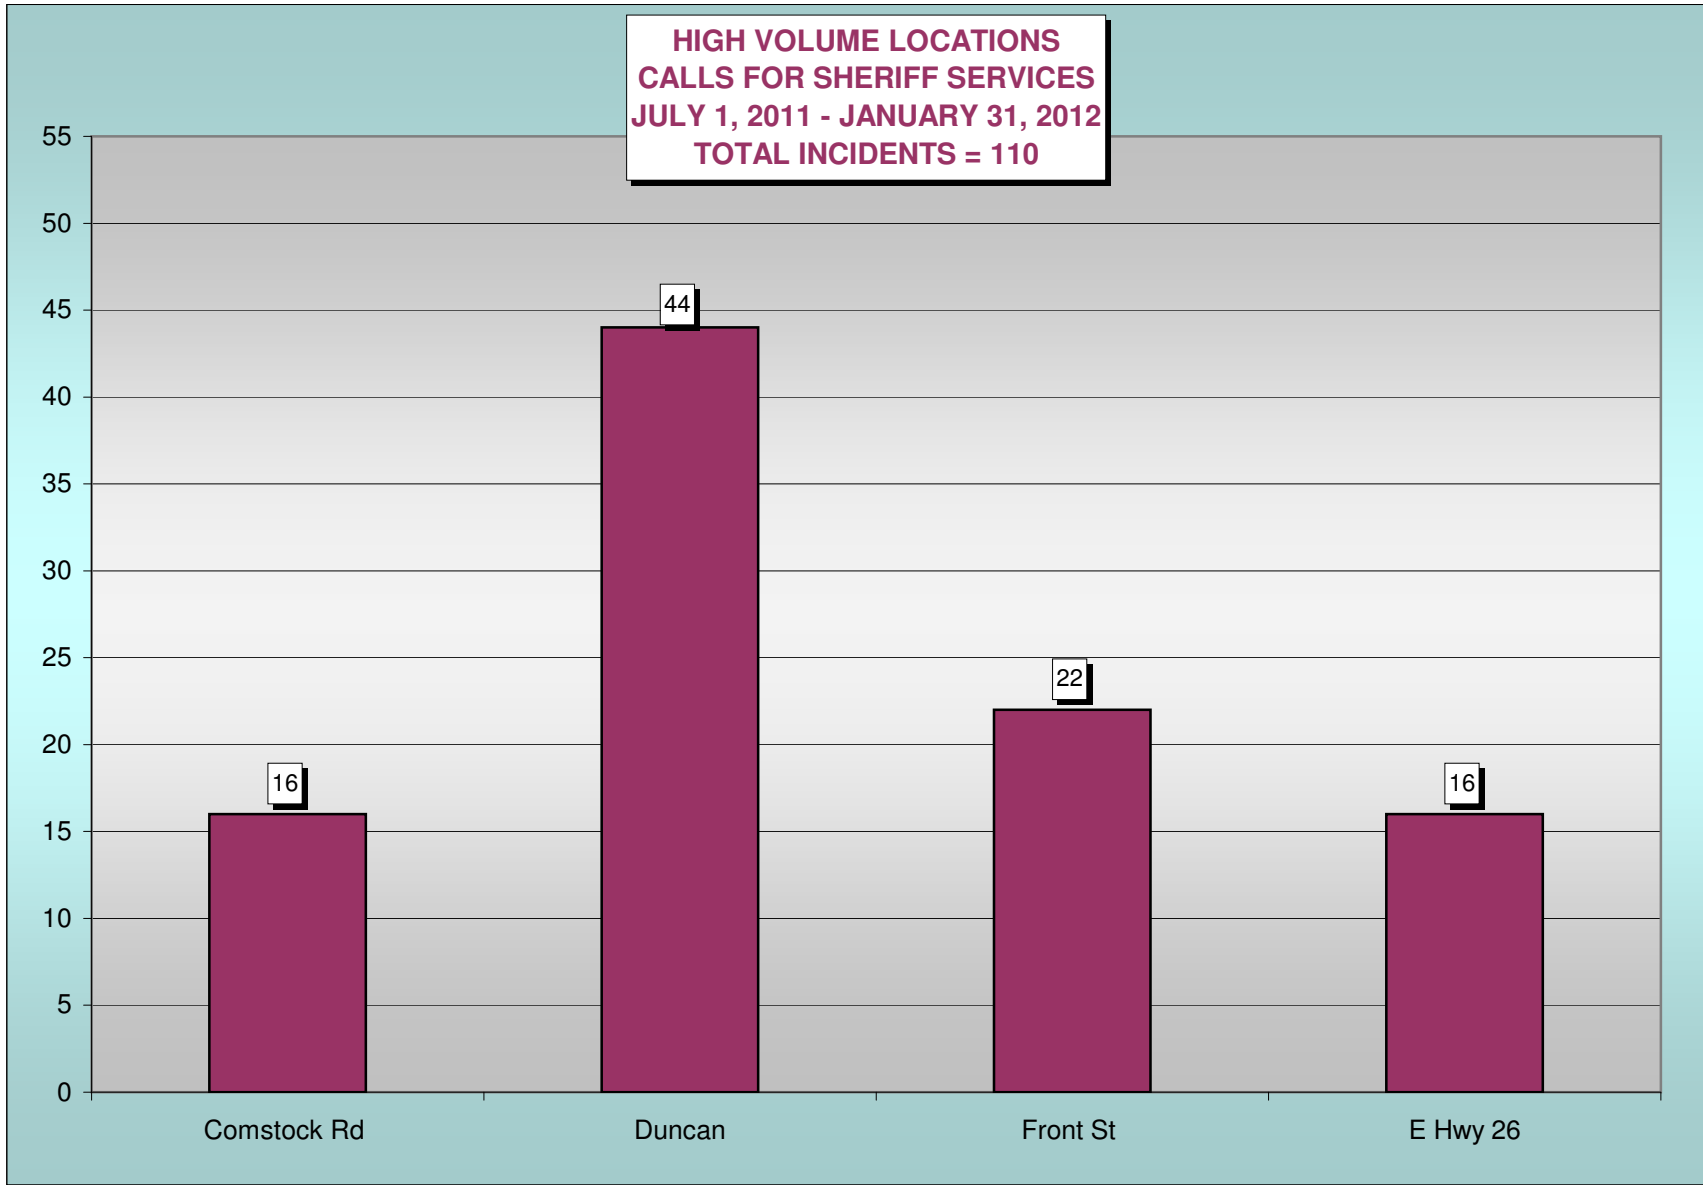

LINDEN COMMUNITY CAR AREA CRIME ACTIVITY

**SAN JOAQUIN COUNTY SHERIFF'S DEPARTMENT
LINDEN COMMUNITY MEETING REPORT
JULY 1, 2011 - JANUARY 31, 2012**

LOCATIONS OF HISTORICALLY HIGH VOLUME ACTIVITY

LOCATION	FISCAL YTD	JAN '12
Comstock Rd	12	0
Duncan	16	1
Front St	44	12
E Hwy 26	22	4
Milton	16	1
Total	110	18

OFFICER INITIATED SERVICES

OFFICER INITIATED	FISCAL YTD	JAN '12
Abandon Auto	3	0
Area Checks	221	38
Arrests	19	1
Field Contacts	24	1
Parking Violations	5	0
Subject Stop	0	0
Traffic Citations	5	0
Traffic Stops	22	1
Total	299	41

LINDEN COMMUNITY CAR AREA CRIME ACTIVITY

**PERSONS and PROPERTY DOCUMENTED REPORTS
JULY 1, 2011 to JANUARY 31, 2012
TOTAL INCIDENTS = 101**

LINDEN COMMUNITY CAR AREA CRIME ACTIVITY

LINDEN COMMUNITY CAR AREA CRIME ACTIVITY