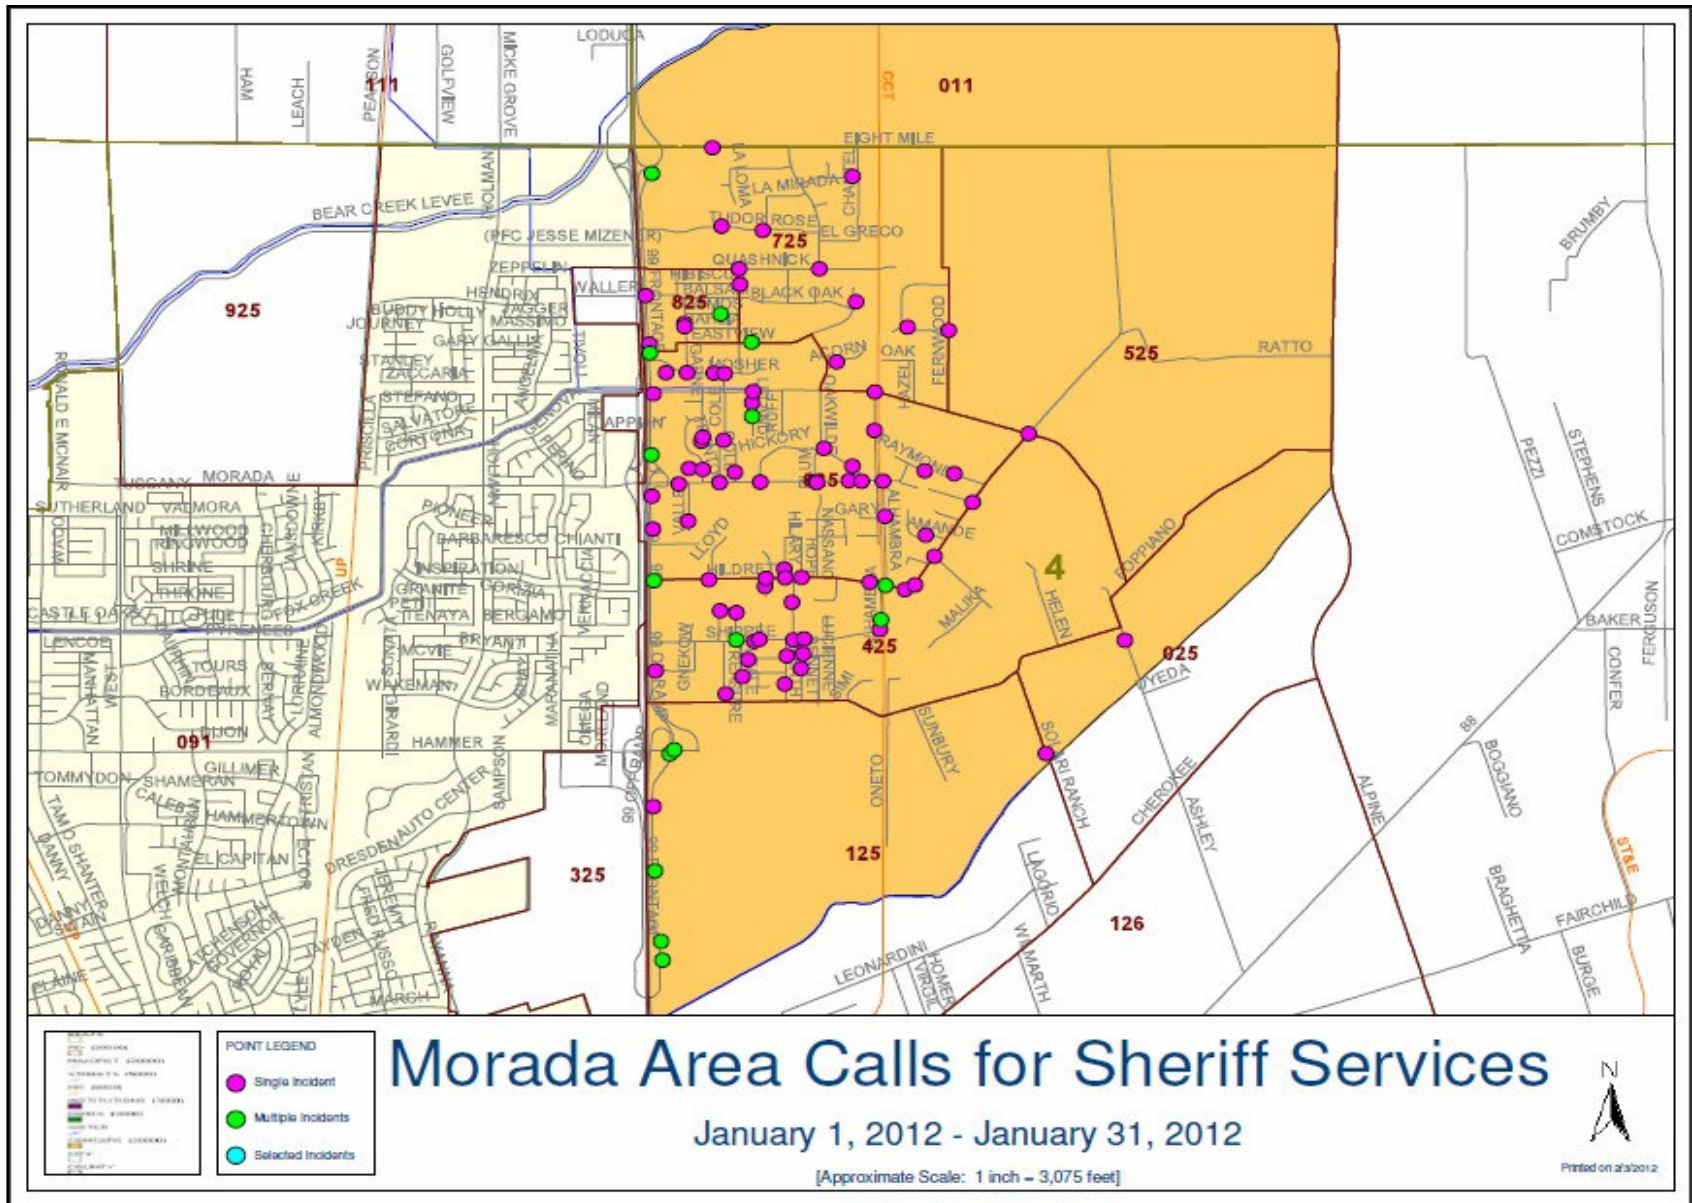

MORADA AREA CRIME ACTIVITY

MORADA AREA CRIME ACTIVITY

SAN JOAQUIN COUNTY SHERIFF'S DEPARTMENT MORADA COMMUNITY MEETING REPORT JULY 1, 2011 - JANUARY 31, 2012

SIGNIFICANT CALLS FOR SHERIFF SERVICES

CALL TYPES	FISCAL YTD	JAN '12
Animal	22	2
Assault & Battery	24	3
Burglary-Auto	10	1
Burglary-Commercial	1	0
Burglary-Other	4	1
Burglary-Residential	17	3
Burglary-School	1	0
Disorderly Conduct	9	1
Disturbing Peace	174	12
Document Fraud	17	0
Explosives	1	1
Illegal Firearms	1	0
Homicide	5	0
Juvenile Misconduct	18	2
Miscellaneous Criminal	42	1
Morals	2	1
Narcotics	12	2
Property Damage	12	0
Prowler	3	1
Shots Fired	16	6
Suspicious Persons	386	66
Theft	47	6
Threats	6	3
Trespassing	4	1
Total	834	113

MORADA AREA CRIME ACTIVITY

SAN JOAQUIN COUNTY SHERIFF'S DEPARTMENT MORADA COMMUNITY MEETING REPORT JULY 1, 2011 - JANUARY 31, 2012

LOCATIONS OF HISTORIC HIGH VOLUME ACTIVITY

LOCATION	FISCAL YTD	JAN '12
Alhambra Av	18	4
Ashley Ln	17	2
Cole Dr	21	1
Eastview Dr	34	4
Hildreth Ln	38	6
Hwy 99 E Fr Rd	205	31
Morada Ln	31	3
Oakwild Av	20	1
Shippee Ln	16	2
Total	400	54

MORADA AREA CRIME ACTIVITY

**PERSONS and PROPERTY CRIMES
DOCUMENTED REPORTS
JULY 1, 2011 to JANUARY 31, 2012
TOTAL INCIDENTS = 212**

MORADA AREA CRIME ACTIVITY

MORADA AREA CRIME ACTIVITY