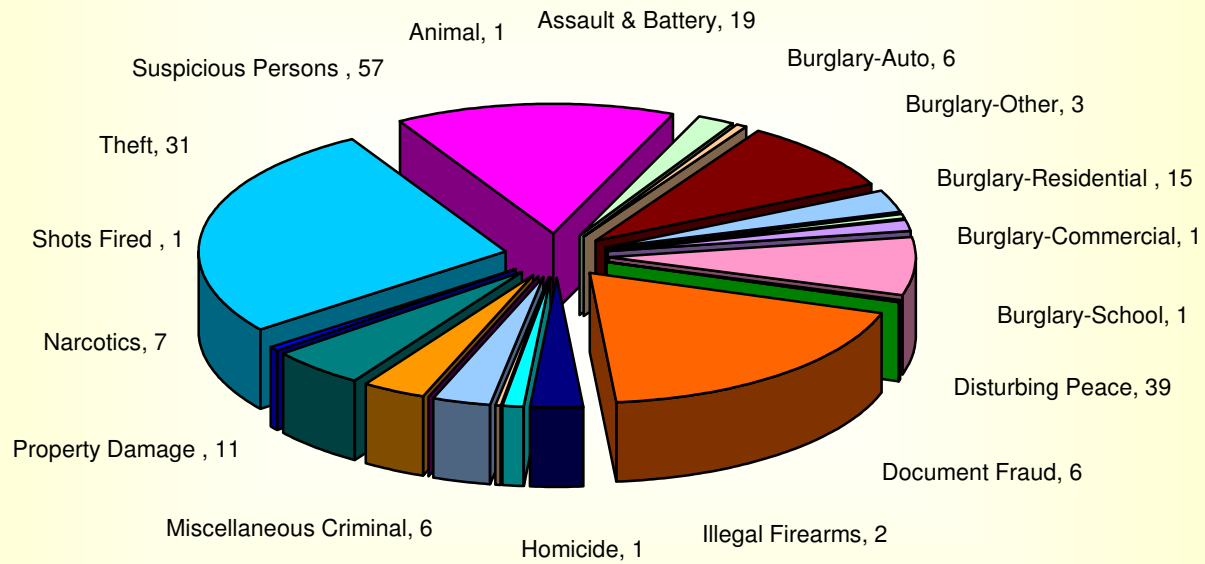

MORADA AREA CRIME ACTIVITY

MORADA AREA CRIME ACTIVITY

SAN JOAQUIN COUNTY SHERIFF'S DEPARTMENT MORADA COMMUNITY MEETING REPORT JULY 1, 2011 - JANUARY 31, 2012

SIGNIFICANT CALLS FOR SHERIFF SERVICES

CALL TYPES	FISCAL YTD	JAN '12
Animal	22	2
Assault & Battery	24	3
Burglary-Auto	10	1
Burglary-Commercial	1	0
Burglary-Other	4	1
Burglary-Residential	17	3
Burglary-School	1	0
Disorderly Conduct	9	1
Disturbing Peace	174	12
Document Fraud	17	0
Explosives	1	1
Illegal Firearms	1	0
Homicide	5	0
Juvenile Misconduct	18	2
Miscellaneous Criminal	42	1
Morals	2	1
Narcotics	12	2
Property Damage	12	0
Prowler	3	1
Shots Fired	16	6
Suspicious Persons	386	66
Theft	47	6
Threats	6	3
Trespassing	4	1
Total	834	113

MORADA AREA CRIME ACTIVITY

SAN JOAQUIN COUNTY SHERIFF'S DEPARTMENT MORADA COMMUNITY MEETING REPORT JULY 1, 2011 - JANUARY 31, 2012

LOCATIONS OF HISTORIC HIGH VOLUME ACTIVITY

LOCATION	FISCAL YTD	JAN '12
Alhambra Av	18	4
Ashley Ln	17	2
Cole Dr	21	1
Eastview Dr	34	4
Hildreth Ln	38	6
Hwy 99 E Fr Rd	205	31
Morada Ln	31	3
Oakwild Av	20	1
Shippee Ln	16	2
Total	400	54

OFFICER INITIATED SERVICES

OFFICER INITIATED SERVICES	FISCAL YTD	JAN '12
Abandon Auto	27	2
Area Checks	419	35
Arrests	34	6
Field Contacts	85	18
Parking Violations	5	2
Traffic Citations	23	2
Traffic Ordinances	8	0
Traffic Stops	84	8
Total	685	73

MORADA AREA CRIME ACTIVITY

**PERSONS and PROPERTY CRIMES
DOCUMENTED REPORTS
JULY 1, 2011 to JANUARY 31, 2012
TOTAL INCIDENTS = 212**

MORADA AREA CRIME ACTIVITY

MORADA AREA CRIME ACTIVITY