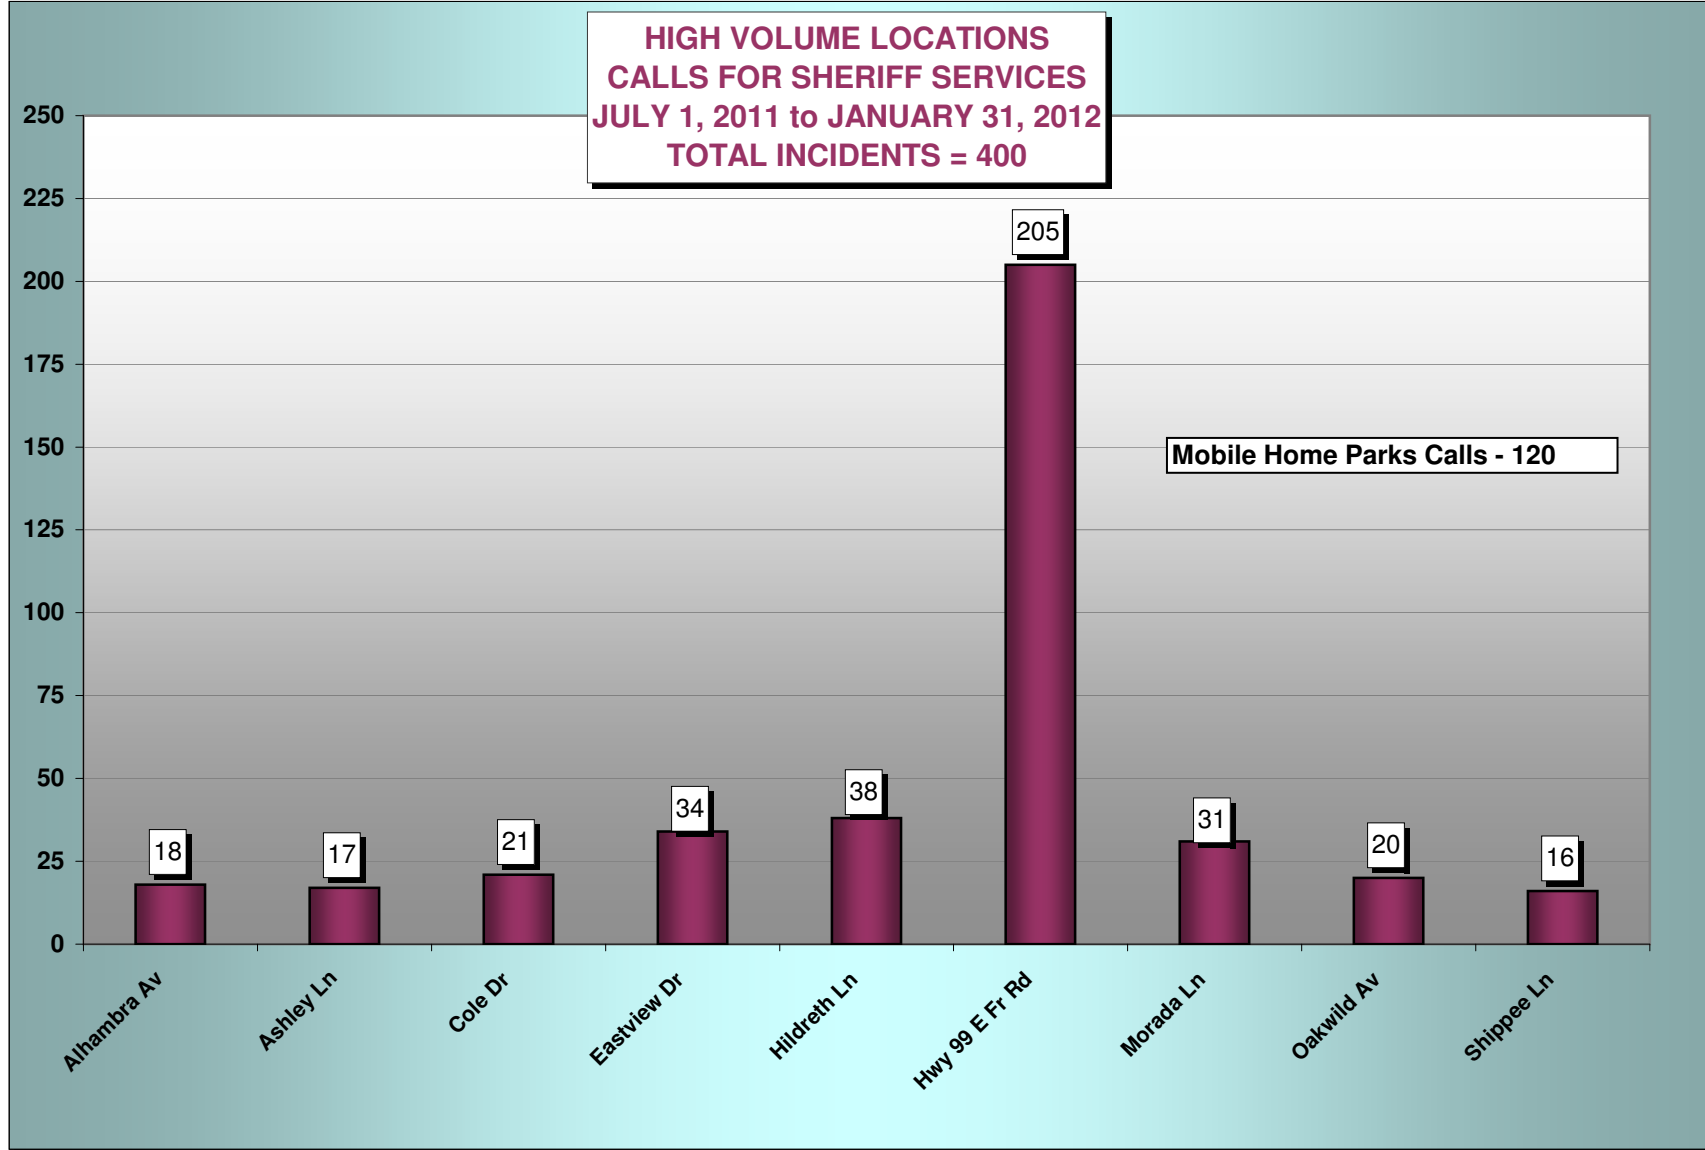

MORADA AREA CRIME ACTIVITY

SAN JOAQUIN COUNTY SHERIFF'S DEPARTMENT MORADA COMMUNITY MEETING REPORT JULY 1, 2011 - JANUARY 31, 2012

LOCATIONS OF HISTORIC HIGH VOLUME ACTIVITY

LOCATION	FISCAL YTD	JAN '12
Alhambra Av	18	4
Ashley Ln	17	2
Cole Dr	21	1
Eastview Dr	34	4
Hildreth Ln	38	6
Hwy 99 E Fr Rd	205	31
Morada Ln	31	3
Oakwild Av	20	1
Shippee Ln	16	2
Total	400	54

OFFICER INITIATED SERVICES

OFFICER INITIATED SERVICES	FISCAL YTD	JAN '12
Abandon Auto	27	2
Area Checks	419	35
Arrests	34	6
Field Contacts	85	18
Parking Violations	5	2
Traffic Citations	23	2
Traffic Ordinances	8	0
Traffic Stops	84	8
Total	685	73

MORADA AREA CRIME ACTIVITY

**PERSONS and PROPERTY CRIMES
DOCUMENTED REPORTS
JULY 1, 2011 to JANUARY 31, 2012
TOTAL INCIDENTS = 212**

MORADA AREA CRIME ACTIVITY

MORADA AREA CRIME ACTIVITY