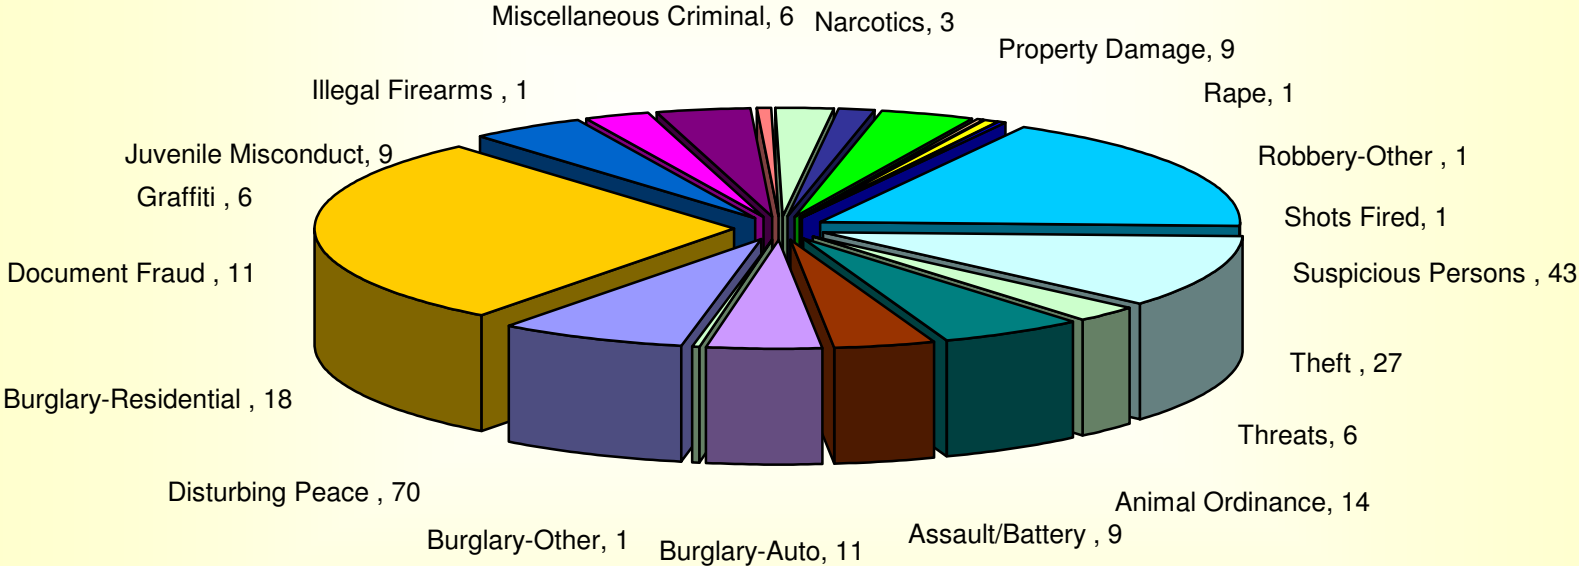

## MOUNTAIN HOUSE AREA CRIME ACTIVITY

### SAN JOAQUIN COUNTY SHERIFF'S DEPARTMENT MOUNTAIN HOUSE COMMUNITY MEETING REPORT JULY 1, 2011 - JANUARY 31, 2012

#### LOCATIONS OF HISTORIC HIGH VOLUME ACTIVITY

LOCATION	FISCAL YTD	JAN '12
Alta Dena St	14	2
Bonaventure Av	13	1
Estes Wy	27	11
Hatheway St	12	1
Heritage Dr	11	1
Legacy Dr	37	3
Luna Loca Ln	25	2
Montecello St	11	1
Prosterity St	14	0
Santa Cruz Wy	21	0
Sierra Madre St	11	1
<b>Total</b>	<b>158</b>	<b>19</b>

**MOUNTAIN HOUSE AREA CRIME ACTIVITY**

**PERSONS and PROPERTY CRIMES  
DOCUMENTED REPORT  
JULY 1, 2010 to JANUARY 31, 2012  
TOTAL INCIDENTS = 247**

**MOUNTAIN HOUSE AREA CRIME ACTIVITY**

**MOUNTAIN HOUSE AREA CRIME ACTIVITY**