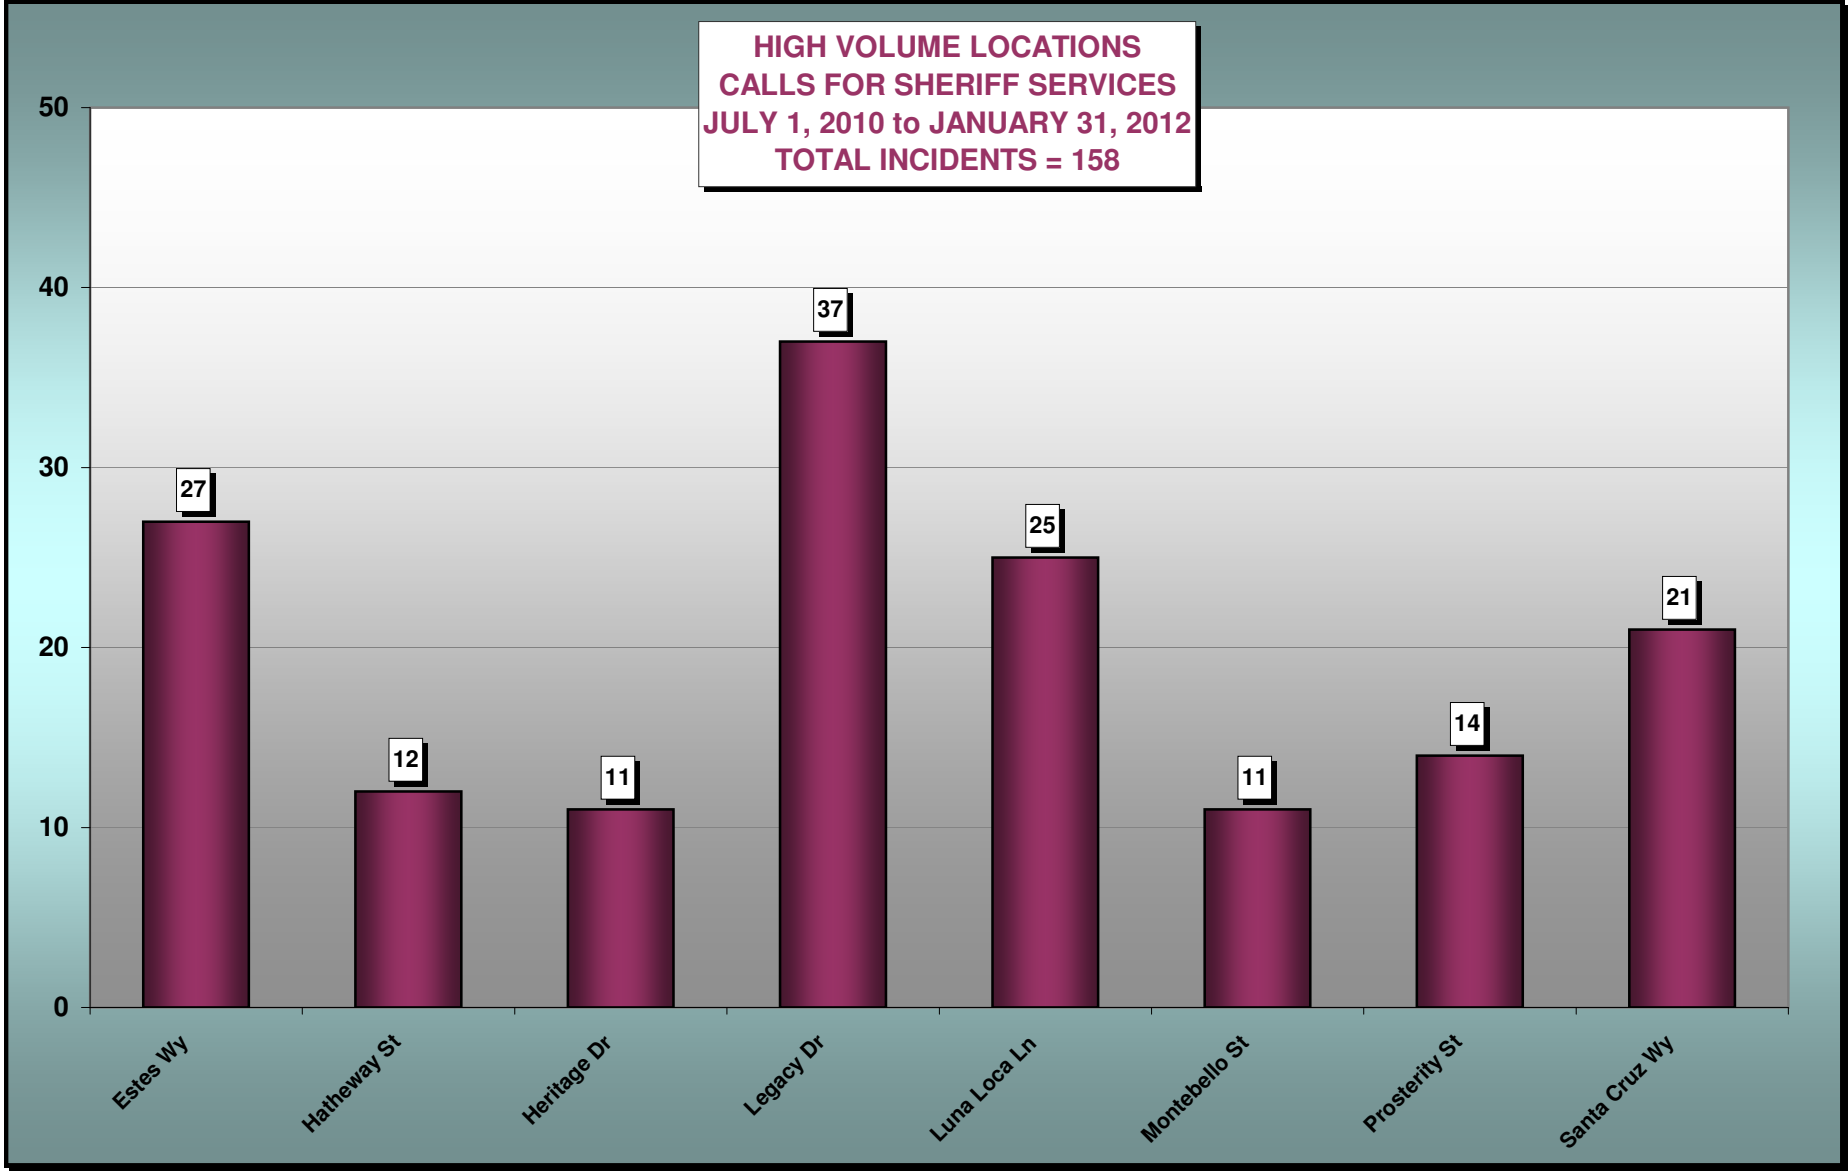

#### OFFICER INITIATED SERVICES

OFFICER INITIATED SERVICES	FISCAL YTD	JAN '12
Abandon Auto	33	11
Area Checks	1016	194
Arrests	15	2
Field Contacts	59	1
Parking Violations	193	39
Traffic Citations	64	11
Traffic Ordinance	61	18
Traffic Stops	188	24
<b>Total</b>	<b>1629</b>	<b>300</b>

**MOUNTAIN HOUSE AREA CRIME ACTIVITY**

**PERSONS and PROPERTY CRIMES  
DOCUMENTED REPORT  
JULY 1, 2010 to JANUARY 31, 2012  
TOTAL INCIDENTS = 247**

**MOUNTAIN HOUSE AREA CRIME ACTIVITY**

**MOUNTAIN HOUSE AREA CRIME ACTIVITY**