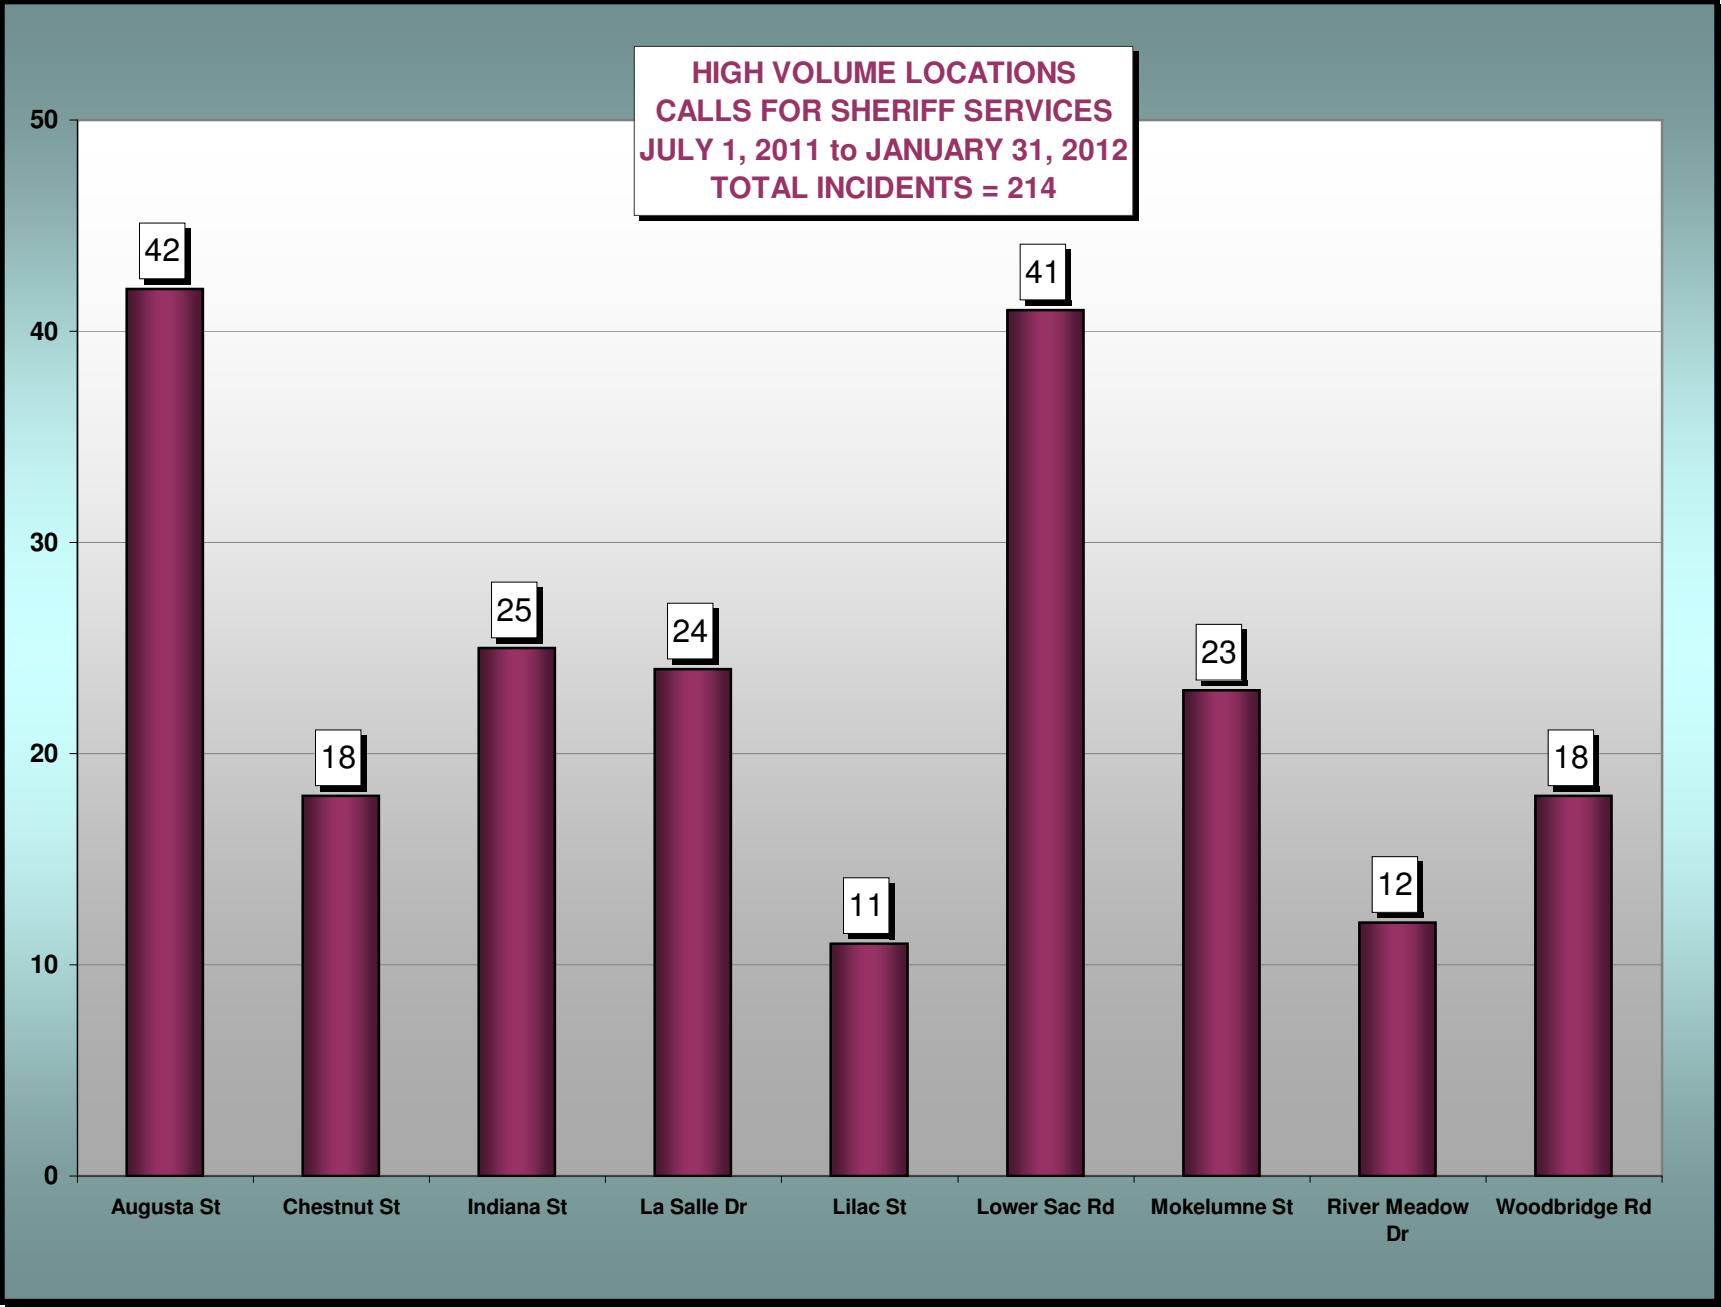

WOODBIDGE AREA CRIME ACTIVITY

SAN JOAQUIN COUNTY SHERIFF'S DEPARTMENT WOODBIDGE COMMUNITY MEETING REPORT JULY 1, 2011 - JANUARY 31, 2012

SIGNIFICANT CALLS FOR SHERIFF SERVICES

CALL TYPES	FISCAL YTD	JAN 12
Animal Ordinance	16	2
Assault & Battery	7	1
Burglary-Auto	9	2
Burglary-Commercial	2	0
Burglary-Other	3	2
Burglary-Residential	8	2
Disorderly Conduct	6	2
Disturbing Peace	108	16
Document Fraud	11	2
Graffiti	4	1
Moral Offenses	2	0
Narcotics	6	0
Property Damage	21	3
Rape	1	0
Robbery-Road	1	0
Shots Fired	5	0
Suspicious Persons	145	17
Theft	17	3
Threats	3	1
Trespassing	15	1
Total	390	55

WOODBIDGE AREA CRIME ACTIVITY

SAN JOAQUIN COUNTY SHERIFF'S DEPARTMENT WOODBIDGE COMMUNITY MEETING REPORT JULY 1, 2011 - JANUARY 31, 2012

LOCATIONS OF HISTORIC HIGH VOLUME ACTIVITY

LOCATION	FISCAL YTD	JAN 12
Augusta St	42	7
Chestnut St	18	2
Indiana St	25	2
La Salle Dr	24	3
Lilac St	11	0
Lower Sac Rd	41	8
Mokelumne St	23	3
River Meadow Dr	12	0
Woodbridge Rd	18	0
Total	214	25

OFFICER INITIATED SERVICES

OFFICER INITIATED SERVICES	FISCAL YTD	JAN 12
Abandon Auto	22	0
Area Checks	689	124
Arrests	21	6
Field Contacts	65	14
Parking Violations	11	3
Traffic Citations	28	1
Traffic Stops	81	10
Total	917	158

WOODBIDGE AREA CRIME ACTIVITY

**PERSONS and PROPERTY CRIME
DOCUMENTED REPORTS
JULY 1, 2011 to JANUARY 31, 2012
TOTAL INCIDENTS = 157**

WOODBIDGE AREA CRIME ACTIVITY

WOODBIDGE AREA CRIME ACTIVITY