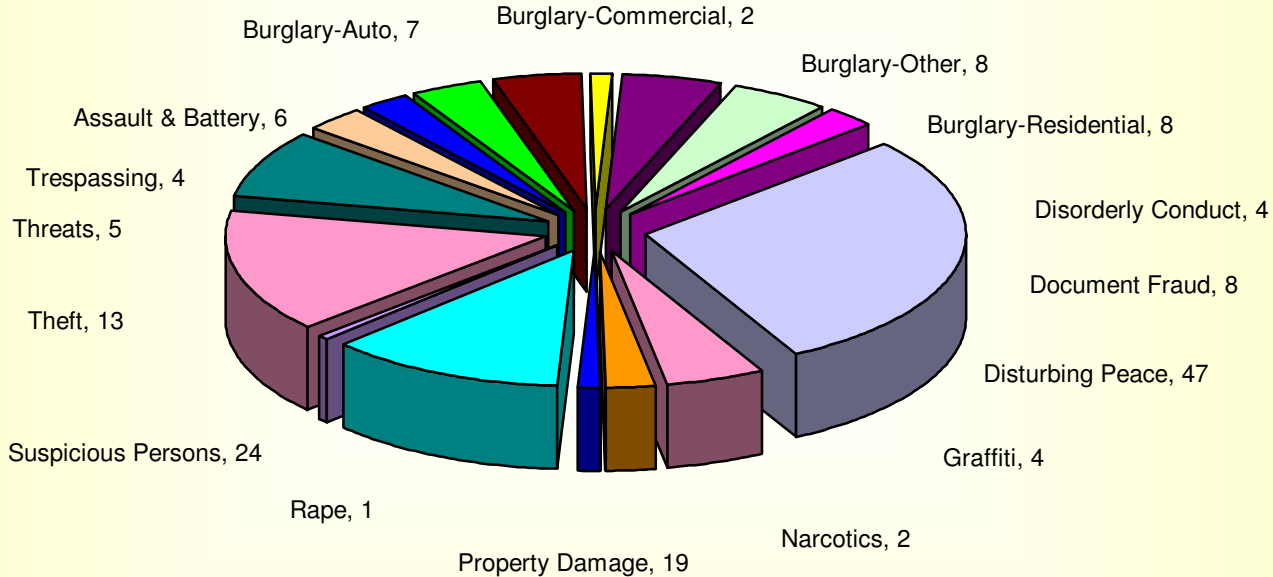

WOODBIDGE AREA CRIME ACTIVITY

SAN JOAQUIN COUNTY SHERIFF'S DEPARTMENT WOODBIDGE COMMUNITY MEETING REPORT JULY 1, 2011 - JANUARY 31, 2012

SIGNIFICANT CALLS FOR SHERIFF SERVICES

CALL TYPES	FISCAL YTD	JAN 12
Animal Ordinance	16	2
Assault & Battery	7	1
Burglary-Auto	9	2
Burglary-Commercial	2	0
Burglary-Other	3	2
Burglary-Residential	8	2
Disorderly Conduct	6	2
Disturbing Peace	108	16
Document Fraud	11	2
Graffiti	4	1
Moral Offenses	2	0
Narcotics	6	0
Property Damage	21	3
Rape	1	0
Robbery-Road	1	0
Shots Fired	5	0
Suspicious Persons	145	17
Theft	17	3
Threats	3	1
Trespassing	15	1
Total	390	55

WOODBIDGE AREA CRIME ACTIVITY

SAN JOAQUIN COUNTY SHERIFF'S DEPARTMENT WOODBIDGE COMMUNITY MEETING REPORT JULY 1, 2011 - JANUARY 31, 2012

LOCATIONS OF HISTORIC HIGH VOLUME ACTIVITY

LOCATION	FISCAL YTD	JAN 12
Augusta St	42	7
Chestnut St	18	2
Indiana St	25	2
La Salle Dr	24	3
Lilac St	11	0
Lower Sac Rd	41	8
Mokelumne St	23	3
River Meadow Dr	12	0
Woodbridge Rd	18	0
Total	214	25

OFFICER INITIATED SERVICES

OFFICER INITIATED SERVICES	FISCAL YTD	JAN 12
Abandon Auto	22	0
Area Checks	689	124
Arrests	21	6
Field Contacts	65	14
Parking Violations	11	3
Traffic Citations	28	1
Traffic Stops	81	10
Total	917	158

WOODBIDGE AREA CRIME ACTIVITY

**PERSONS and PROPERTY CRIME
DOCUMENTED REPORTS
JULY 1, 2011 to JANUARY 31, 2012
TOTAL INCIDENTS = 157**

WOODBIDGE AREA CRIME ACTIVITY

WOODBIDGE AREA CRIME ACTIVITY