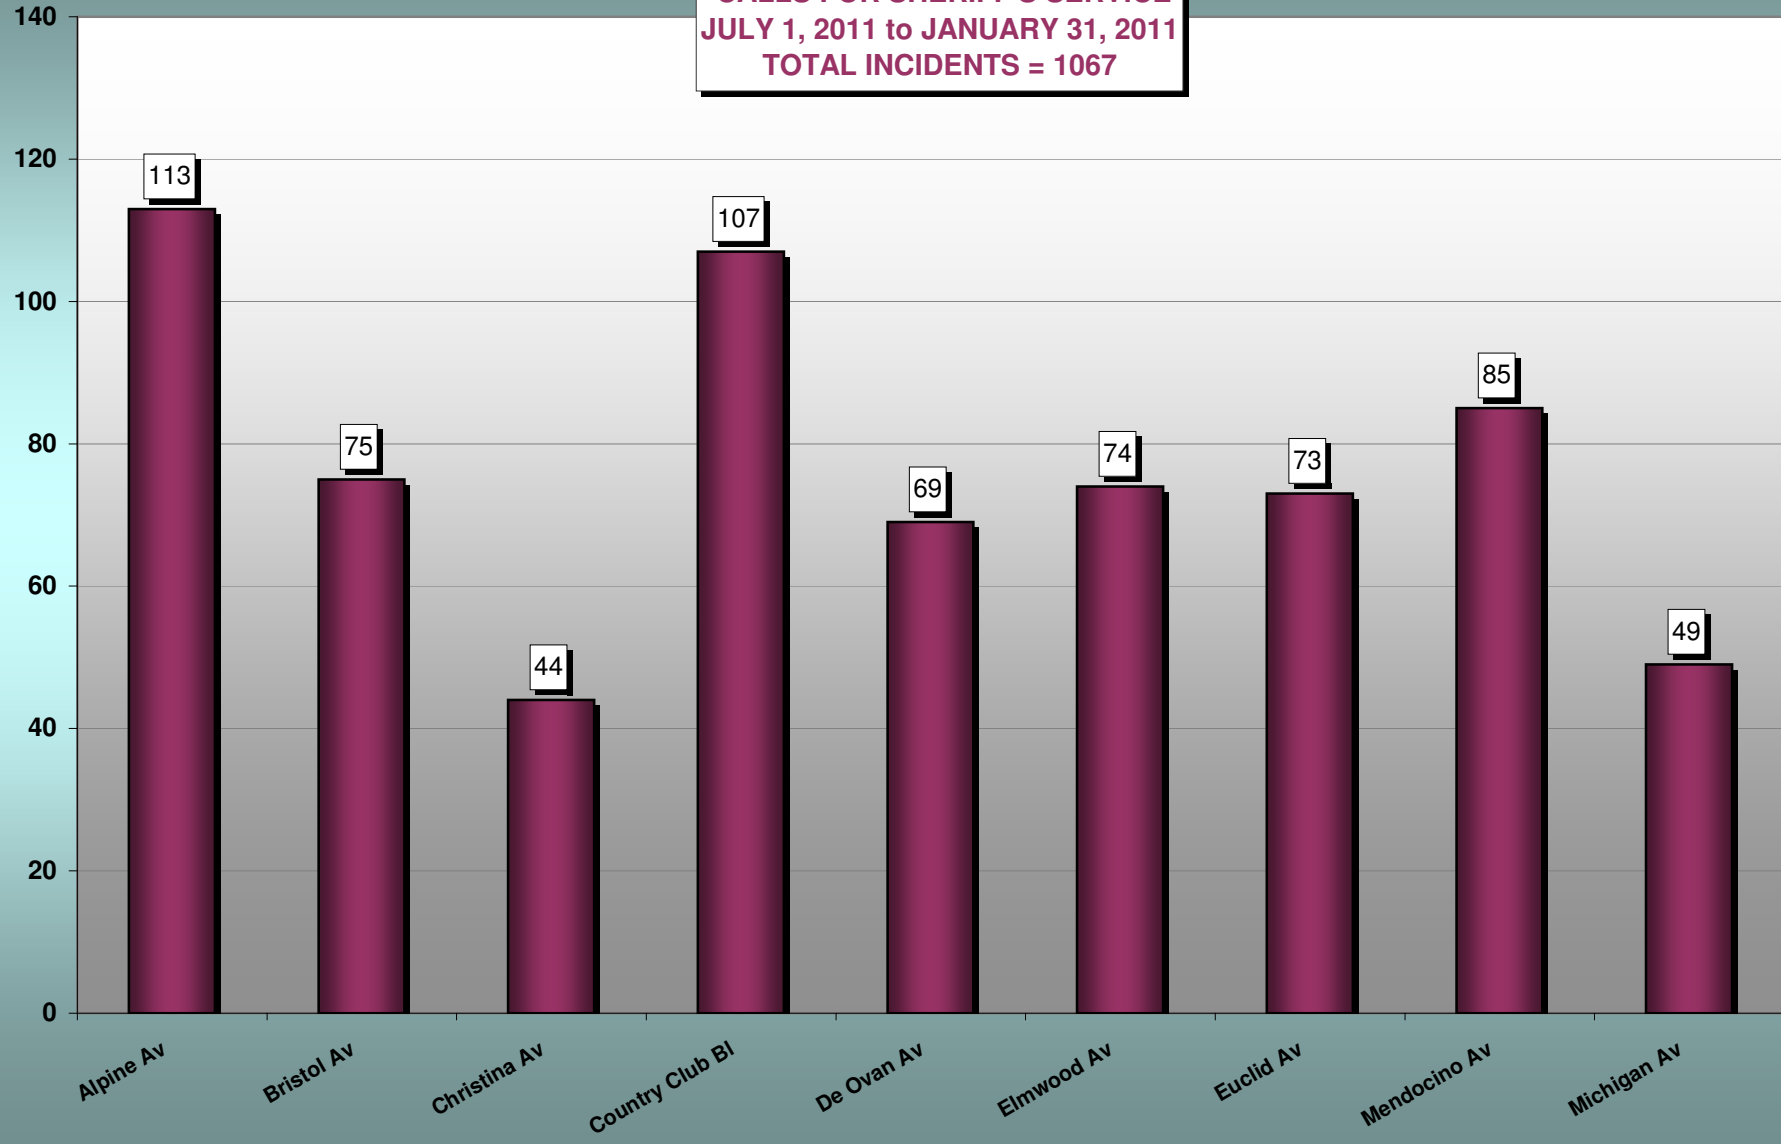

COUNTRY CLUB AREA CRIME ACTIVITY

SAN JOAQUIN COUNTY SHERIFF'S DEPARTMENT COUNTRY CLUB COMMUNITY MEETING REPORT JULY 1, 2011 - JANUARY 31, 2012

LOCATIONS OF HISTORIC HIGH VOLUME ACTIVITY

LOCATION	FISCAL YTD	JAN '12
Alpine Av	113	17
Bristol Av	75	13
Christina Av	44	4
Country Club Bl	107	10
De Ovan Av	69	13
Elmwood Av	74	15
Euclid Av	73	18
Mendocino Av	85	13
Michigan Av	49	10
Oxford Wy	68	6
Princeton Av	81	7
Roselawn Av	41	3
Sonoma Av	80	12
South Tuxedo Av	58	6
Telegraph Av	50	8
Grand Totals	1067	155

OFFICER INITIATED SERVICES

OFFICER INITIATED	FISCAL YTD	JAN '12
Abandon Auto	60	35
Area Checks	354	66
Arrests	142	27
Field Contacts	246	75
Parking Violations	132	50
Traffic Citations	73	19
Traffic Stops	239	92
Total	1246	364

COUNTRY CLUB AREA CRIME ACTIVITY

**PERSONS and PROPERTY CRIMES
DOCUMENTED REPORTS
JULY 1, 2011 to JANUARY 31, 2012
TOTAL INCIDENTS = 735**

COUNTRY CLUB AREA CRIME ACTIVITY

**HIGH VOLUME LOCATIONS
CALLS FOR SHERIFF'S SERVICE
JULY 1, 2011 to JANUARY 31, 2011
TOTAL INCIDENTS = 1067**