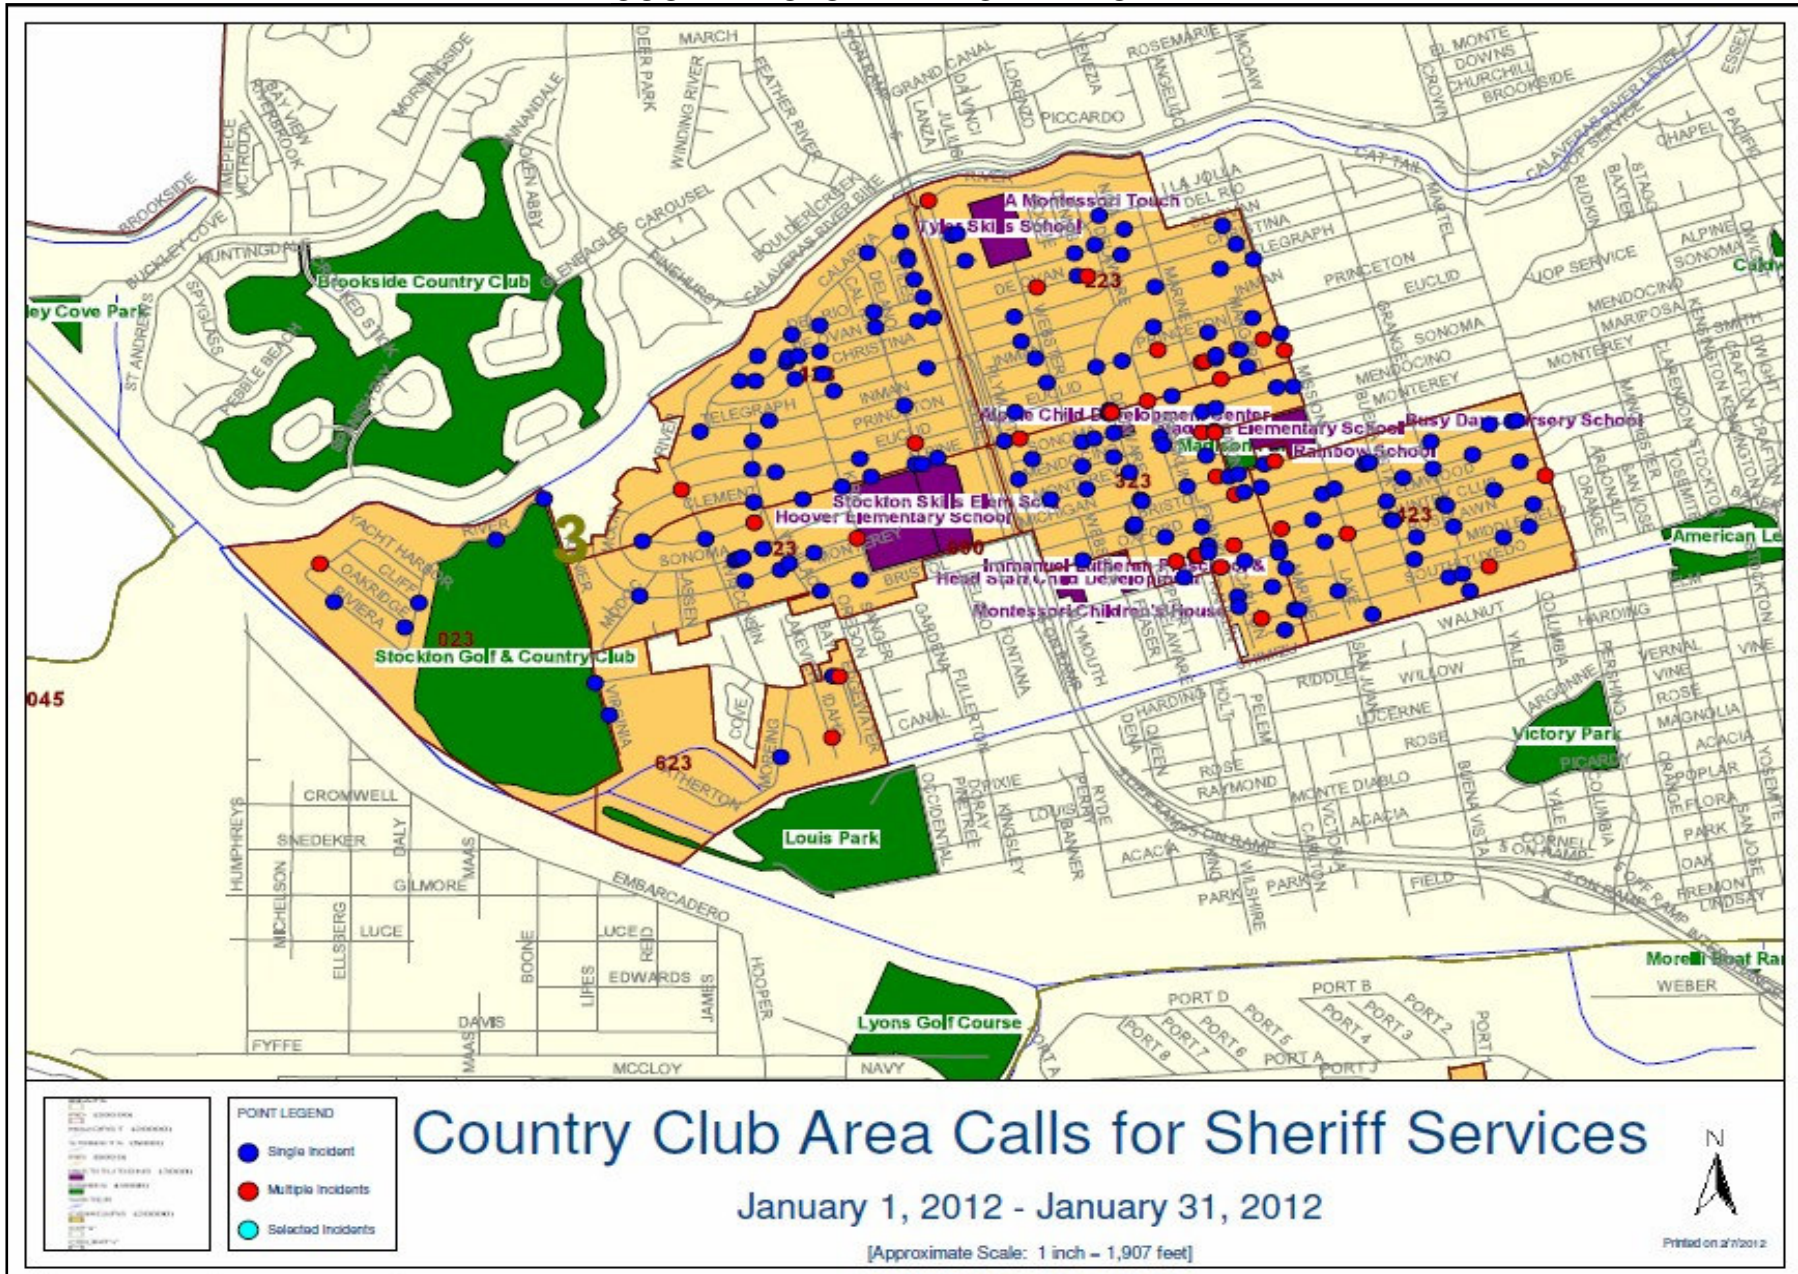

COUNTRY CLUB AREA CRIME ACTIVITY

COUNTRY CLUB AREA CRIME ACTIVITY

SAN JOAQUIN COUNTY SHERIFF'S DEPARTMENT COUNTRY CLUB COMMUNITY MEETING REPORT JULY 1, 2011 - JANUARY 31, 2012

CALLS FOR SHERIFF SERVICES

SIGNIFICANT CALL TYPES	FISCAL YTD	JAN '12
Animal Ordinance	68	11
Assault & Battery	76	7
Arson	2	0
Burglary-Auto	22	6
Burglary-Commercial	4	2
Burglary-Other	3	1
Burglary-Residential	123	14
Burglary-Tools	4	1
Disorderly Conduct	19	1
Disturbing Peace	482	50
Document Fraud	33	9
Explosives	2	0
Graffiti	13	2
Homicide	2	0
Illegal Firearms	6	2
Miscellaneous Criminal	43	13
Moral Offenses	5	1
Narcotics	28	6
Property Damage	69	8
Prostitution	1	0
Prowler	1	0
Rape	2	0
Robbery	11	0
Shots Fired	74	24
Suspicious Persons	413	70
Theft	87	5
Threats	15	3
Trespassing	22	0
Total	1630	236

COUNTRY CLUB AREA CRIME ACTIVITY

SAN JOAQUIN COUNTY SHERIFF'S DEPARTMENT COUNTRY CLUB COMMUNITY MEETING REPORT JULY 1, 2011 - JANUARY 31, 2012

LOCATIONS OF HISTORIC HIGH VOLUME ACTIVITY

LOCATION	FISCAL YTD	JAN '12
Alpine Av	113	17
Bristol Av	75	13
Christina Av	44	4
Country Club Bl	107	10
De Ovan Av	69	13
Elmwood Av	74	15
Euclid Av	73	18
Mendocino Av	85	13
Michigan Av	49	10
Oxford Wy	68	6
Princeton Av	81	7
Roselawn Av	41	3
Sonoma Av	80	12
South Tuxedo Av	58	6
Telegraph Av	50	8
Grand Totals	1067	155

COUNTRY CLUB AREA CRIME ACTIVITY

**PERSONS and PROPERTY CRIMES
DOCUMENTED REPORTS
JULY 1, 2011 to JANUARY 31, 2012
TOTAL INCIDENTS = 735**

COUNTRY CLUB AREA CRIME ACTIVITY

**HIGH VOLUME LOCATIONS
CALLS FOR SHERIFF'S SERVICE
JULY 1, 2011 to JANUARY 31, 2011
TOTAL INCIDENTS = 1067**

COUNTRY CLUB AREA CRIME ACTIVITY