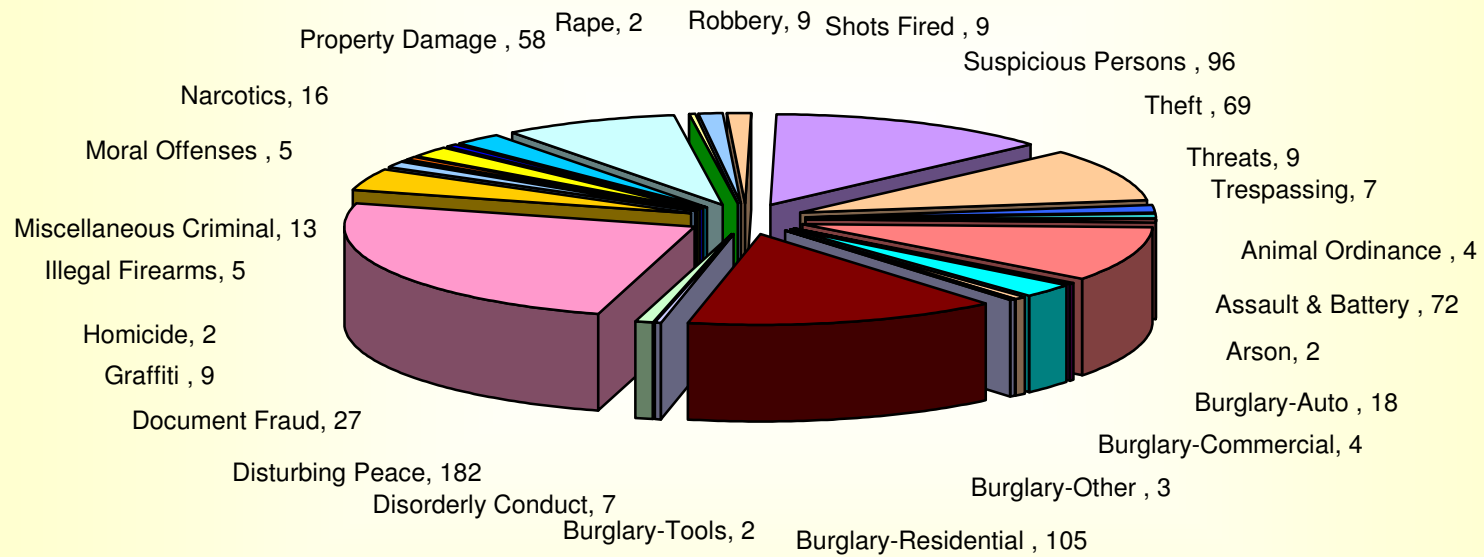

COUNTRY CLUB AREA CRIME ACTIVITY

COUNTRY CLUB AREA CRIME ACTIVITY

SAN JOAQUIN COUNTY SHERIFF'S DEPARTMENT COUNTRY CLUB COMMUNITY MEETING REPORT JULY 1, 2011 - JANUARY 31, 2012

CALLS FOR SHERIFF SERVICES

SIGNIFICANT CALL TYPES	FISCAL YTD	JAN '12
Animal Ordinance	68	11
Assault & Battery	76	7
Arson	2	0
Burglary-Auto	22	6
Burglary-Commercial	4	2
Burglary-Other	3	1
Burglary-Residential	123	14
Burglary-Tools	4	1
Disorderly Conduct	19	1
Disturbing Peace	482	50
Document Fraud	33	9
Explosives	2	0
Graffiti	13	2
Homicide	2	0
Illegal Firearms	6	2
Miscellaneous Criminal	43	13
Moral Offenses	5	1
Narcotics	28	6
Property Damage	69	8
Prostitution	1	0
Prowler	1	0
Rape	2	0
Robbery	11	0
Shots Fired	74	24
Suspicious Persons	413	70
Theft	87	5
Threats	15	3
Trespassing	22	0
Total	1630	236

COUNTRY CLUB AREA CRIME ACTIVITY

SAN JOAQUIN COUNTY SHERIFF'S DEPARTMENT COUNTRY CLUB COMMUNITY MEETING REPORT JULY 1, 2011 - JANUARY 31, 2012

LOCATIONS OF HISTORIC HIGH VOLUME ACTIVITY

LOCATION	FISCAL YTD	JAN '12
Alpine Av	113	17
Bristol Av	75	13
Christina Av	44	4
Country Club Bl	107	10
De Ovan Av	69	13
Elmwood Av	74	15
Euclid Av	73	18
Mendocino Av	85	13
Michigan Av	49	10
Oxford Wy	68	6
Princeton Av	81	7
Roselawn Av	41	3
Sonoma Av	80	12
South Tuxedo Av	58	6
Telegraph Av	50	8
Grand Totals	1067	155

OFFICER INITIATED SERVICES

OFFICER INITIATED	FISCAL YTD	JAN '12
Abandon Auto	60	35
Area Checks	354	66
Arrests	142	27
Field Contacts	246	75
Parking Violations	132	50
Traffic Citations	73	19
Traffic Stops	239	92
Total	1246	364

COUNTRY CLUB AREA CRIME ACTIVITY

**PERSONS and PROPERTY CRIMES
DOCUMENTED REPORTS
JULY 1, 2011 to JANUARY 31, 2012
TOTAL INCIDENTS = 735**

COUNTRY CLUB AREA CRIME ACTIVITY

**HIGH VOLUME LOCATIONS
CALLS FOR SHERIFF'S SERVICE
JULY 1, 2011 to JANUARY 31, 2011
TOTAL INCIDENTS = 1067**