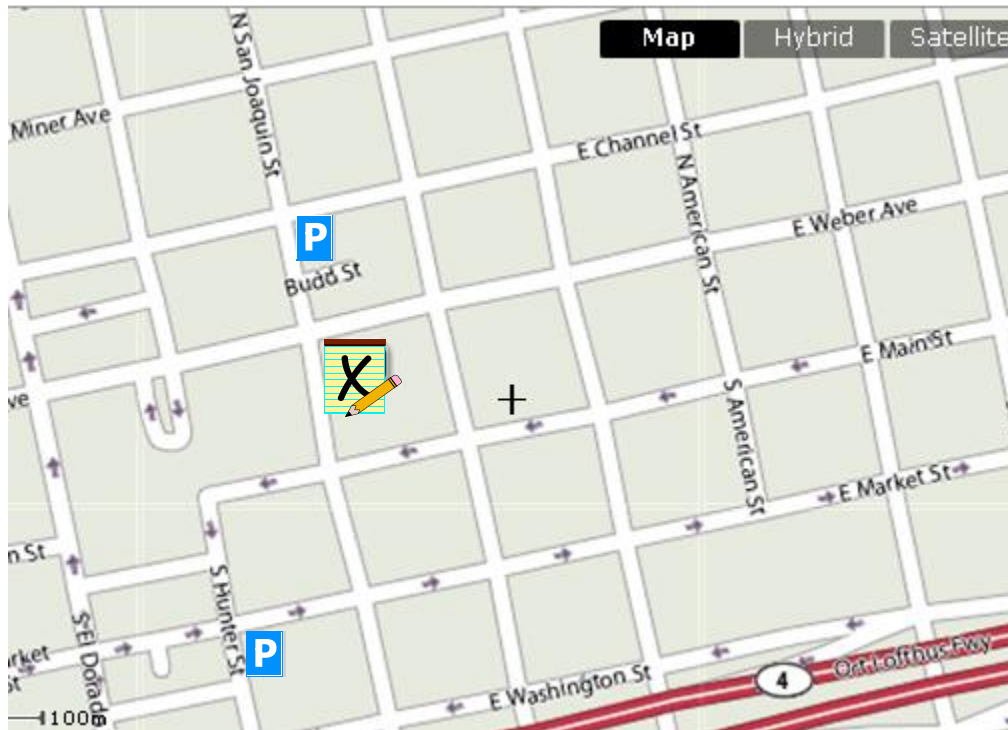

**County Administration Building
44 N. San Joaquin Street Stockton, Ca 95202**

Legend:

Parking Garage: 

Testing Location: 

NOTE: please Park in one of the parking garages/lots. You will not be permitted to leave the exam room to fill the parking meters. Human Resources does not validate parking.