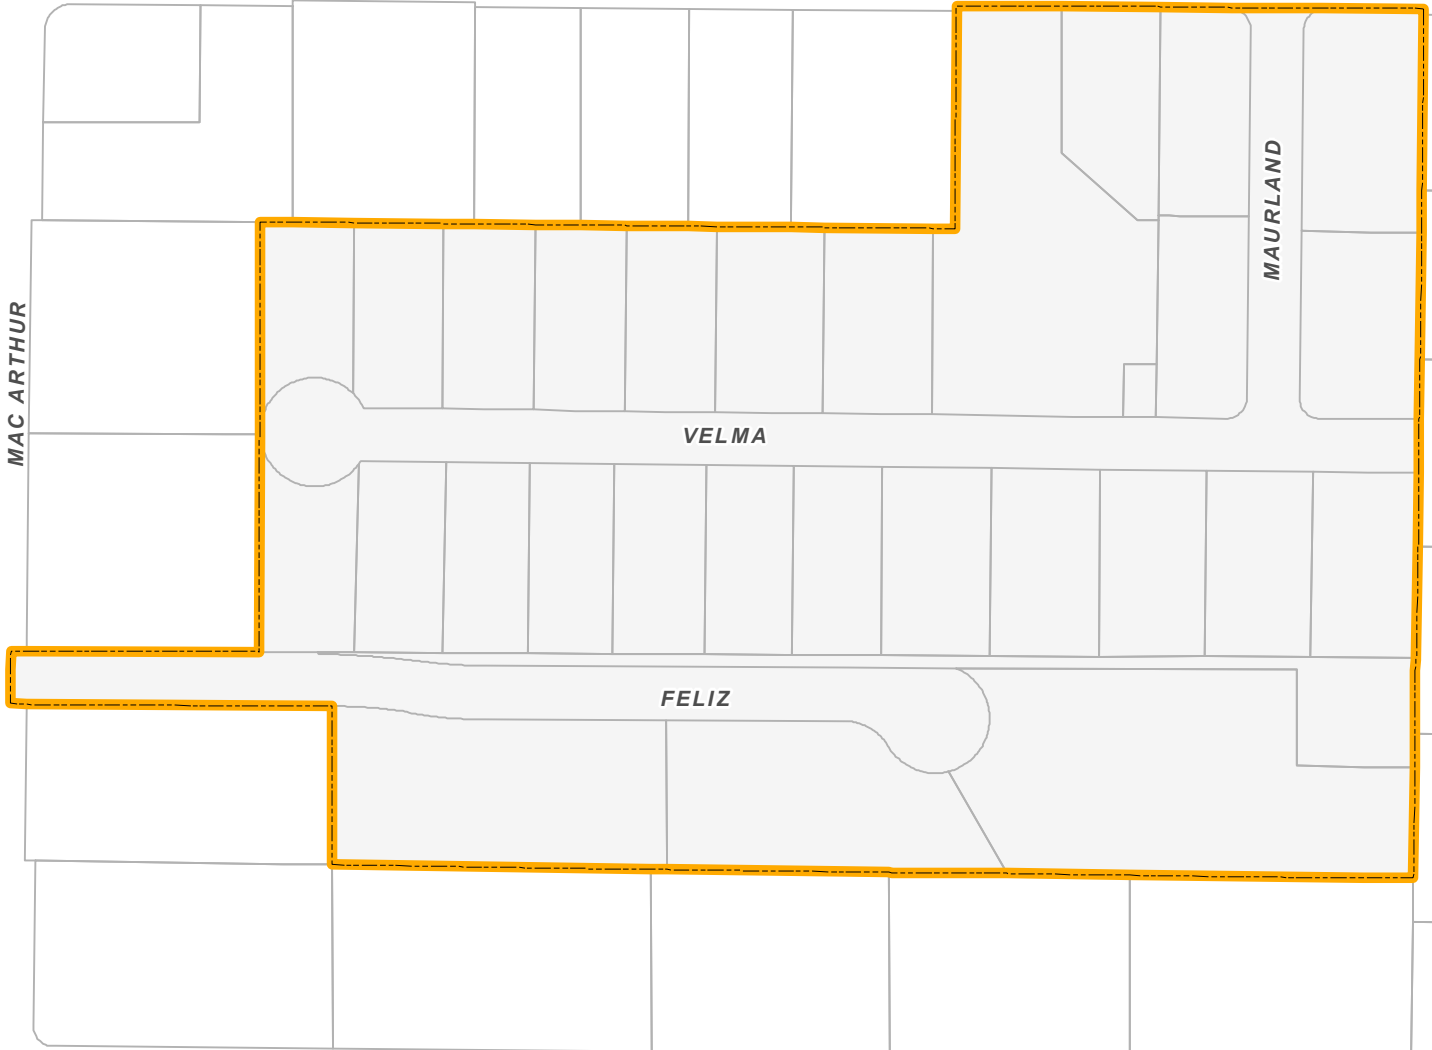

VALPICO

MAURLAND MANOR

San Joaquin County Public Works Geographic Information Systems
 1810 East Hazelton Avenue, Stockton, CA 95205

The information on this map is based on the most current information available to San Joaquin County Geographic Information Systems.
 The County of San Joaquin does not warrant its accuracy or suitability for any particular purpose.
 The information on this map is not intended to replace engineering, financial or primary records research.

 **District Boundary**

 **Parcels**